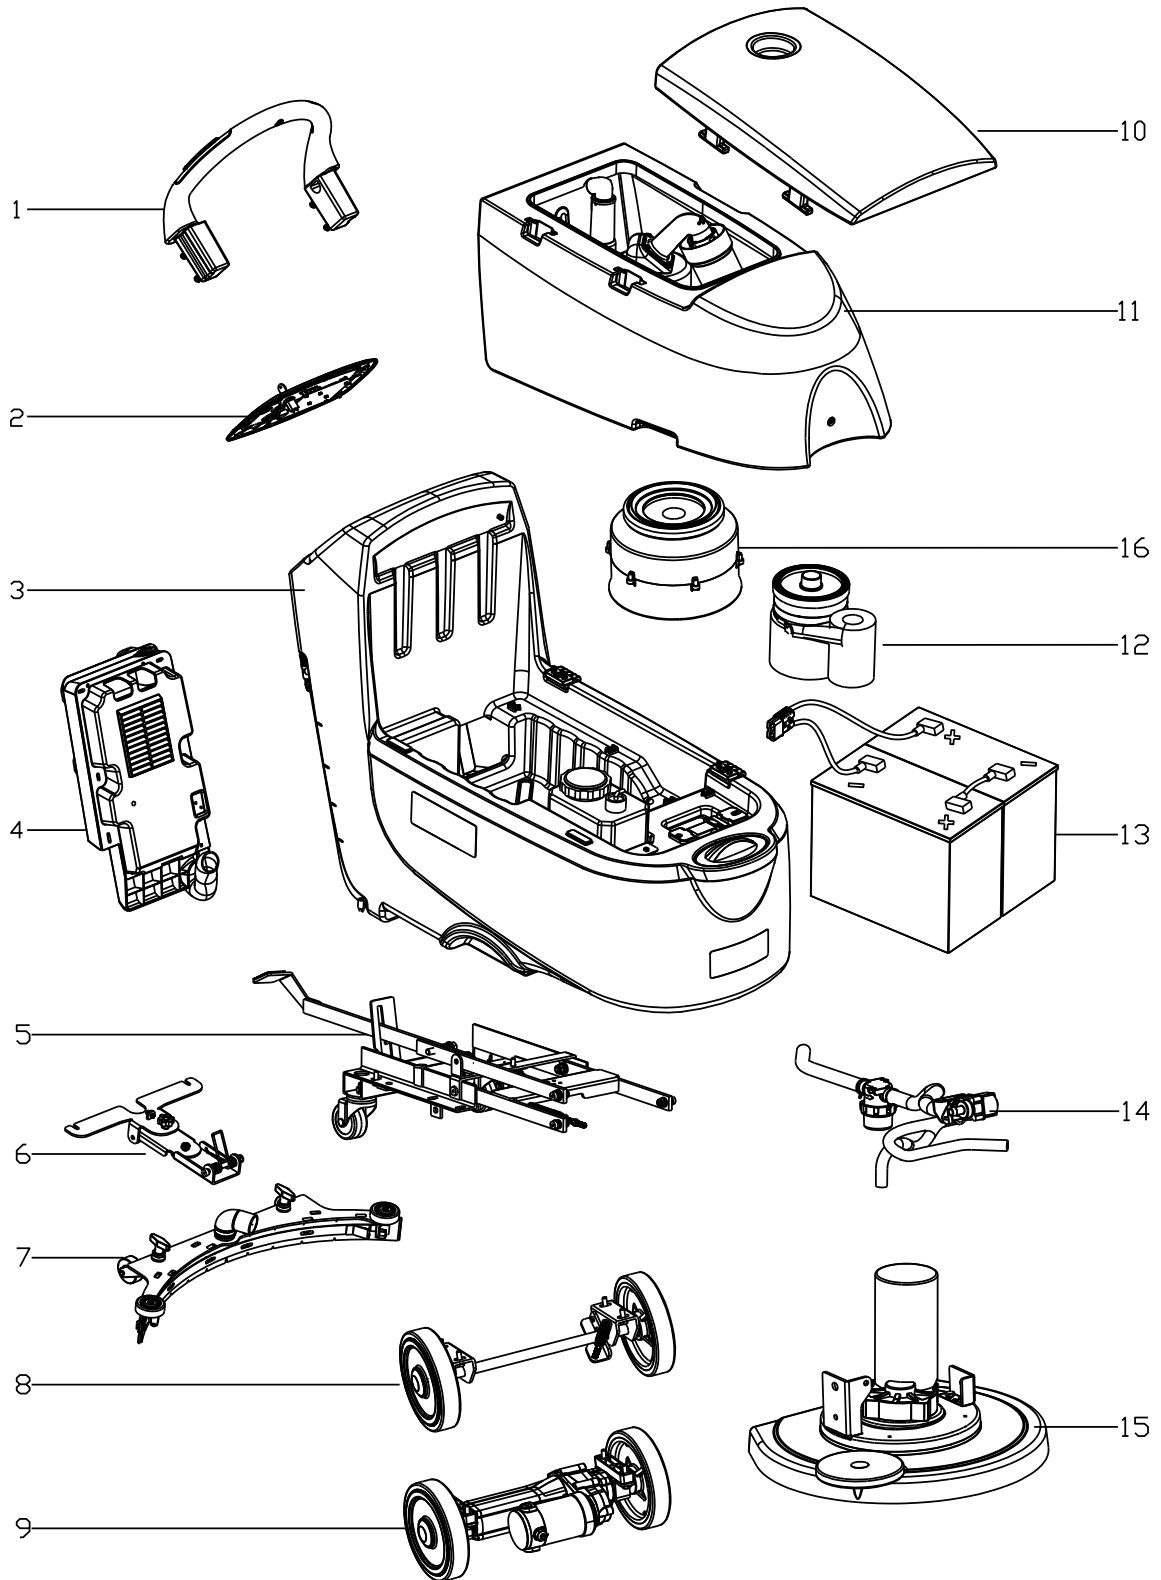

Pos.	Artikelnummer	Hoeveelheid	Omschrijving	Notes
			D ONLY FOR QUIET MACHINE WITH TRACTION	
			C ONLY FOR QUIET MACHINE WITHOUT TRACTION	
1 A/C		1	HANDLEBAR ASSEMBLY WITHOUT TRACTION	[1]
1 B/D		1	HANDLEBAR ASSEMBLY WITH TRACTION	[1]
2		1	CONTROL PANEL ASSEMBLY	[1]
3		1	SOLUTION TANK ASSEMBLY	[2]
4		1	CONTROL BOX ASSEMBLY	[1]
5		1	CHASSIS ASSEMBLY	[3]
6		1	SQUEEGEE HOLDER ASSEMBLY	[4]
7		1	SQUEEGEE ASSEMBLY	[4]
8 A/C		1	WHEEL ASSEMBY WITHOUT TRACTION	[5]
9 B/D		1	WHEEL ASSEMBY WITH TRACTION	[6]
10		1	RECOVERY TANK LID ASSEMBLY	[7]
11		1	RECOVERY TANK ASSEMBLY	[7]
13		1	BATTERIES	[2]
14		1	SOLUTION SYSTEM ASSEMBLY	[8]
15		1	BRUSH DECK ASSEMBLY	[9]
16 C/D		1	VACUUM MOTOR ASSEMBLY QUIET	[7]

Part Notes:

- [1] - Control and electric system Quiet
- [2] - Solution tank
- [3] - Chassis
- [4] - Squeegee Quiet
- [5] - Wheel without traction
- [6] - Wheel with traction
- [7] - Recovery tank Quiet
- [8] - Solution system
- [9] - Brush