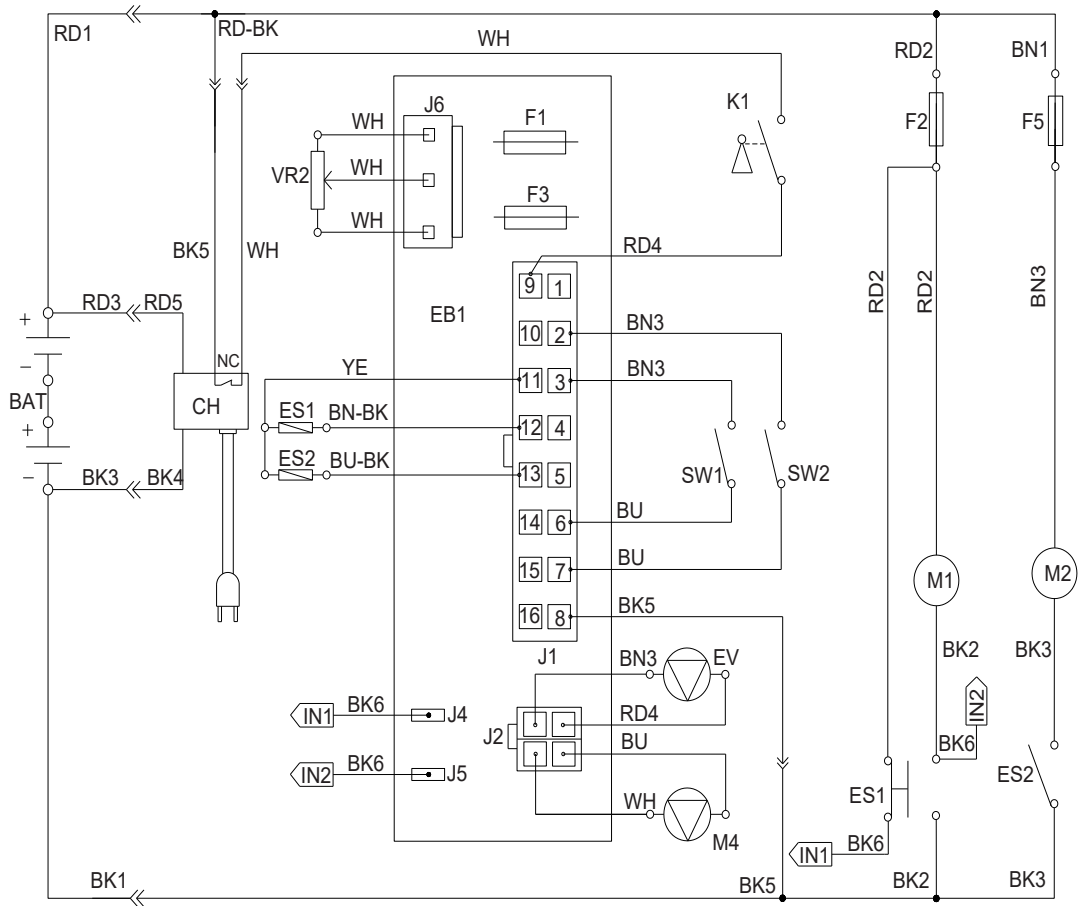

Pos.	Artikelnummer	Hoeveelheid	Omschrijving	Notes
		1	Assembly instruction Chemical mixing	[1]
3		1	SYPHON HOSE VALVE(SEE ADAPTER CAP ASSY)	
4	9097175000	1	HOSES DETERGENT SOLUTION KIT	
6	9097030000	1	Terugslagklep 1/4	
10		1	ADAPTER(SEE ADAPTER CAP ASSY)	
16		1	CAP DRY BREAK(SEE ADAPTER CAP ASSY)	
18	145 4719 000	1	Knop potentiometer	
21	909 6076 000	1	Potentiometer BR 651	
22	909 6092 000	1	HOLDER RUBBER T	
23	909 6090 000	1	BARB HOSE REDUCING D.6-D4 PLASTIC	
28	9097041000	1	HARNES DETERGENT SOLUTION PUMP	
29	53721A	1	Pomp	
30	61772A	1	BRACKET CHEMICAL PUMP	
31	9097084000	1	BRACKET PUMP SUPPORT	
32	56104190	1	Ecoflex fles 5L	
K1	9100002963	1	DETERGENT SOLUTION SYSTEM KIT	[2]
K2	9098025000	1	Adaptor detergent kit	
K3	56394293	1		

Part Notes:

1. [1] - Instruction Install KIT 9100002963
   For old Chemical mixing system use 9097159000. Chemical mixing system PN. 9097160000
2. [2] - Instruction Install KIT 9100002963
   For old Chemical mixing system use 9097159000. Chemical mixing system PN. 9097160000