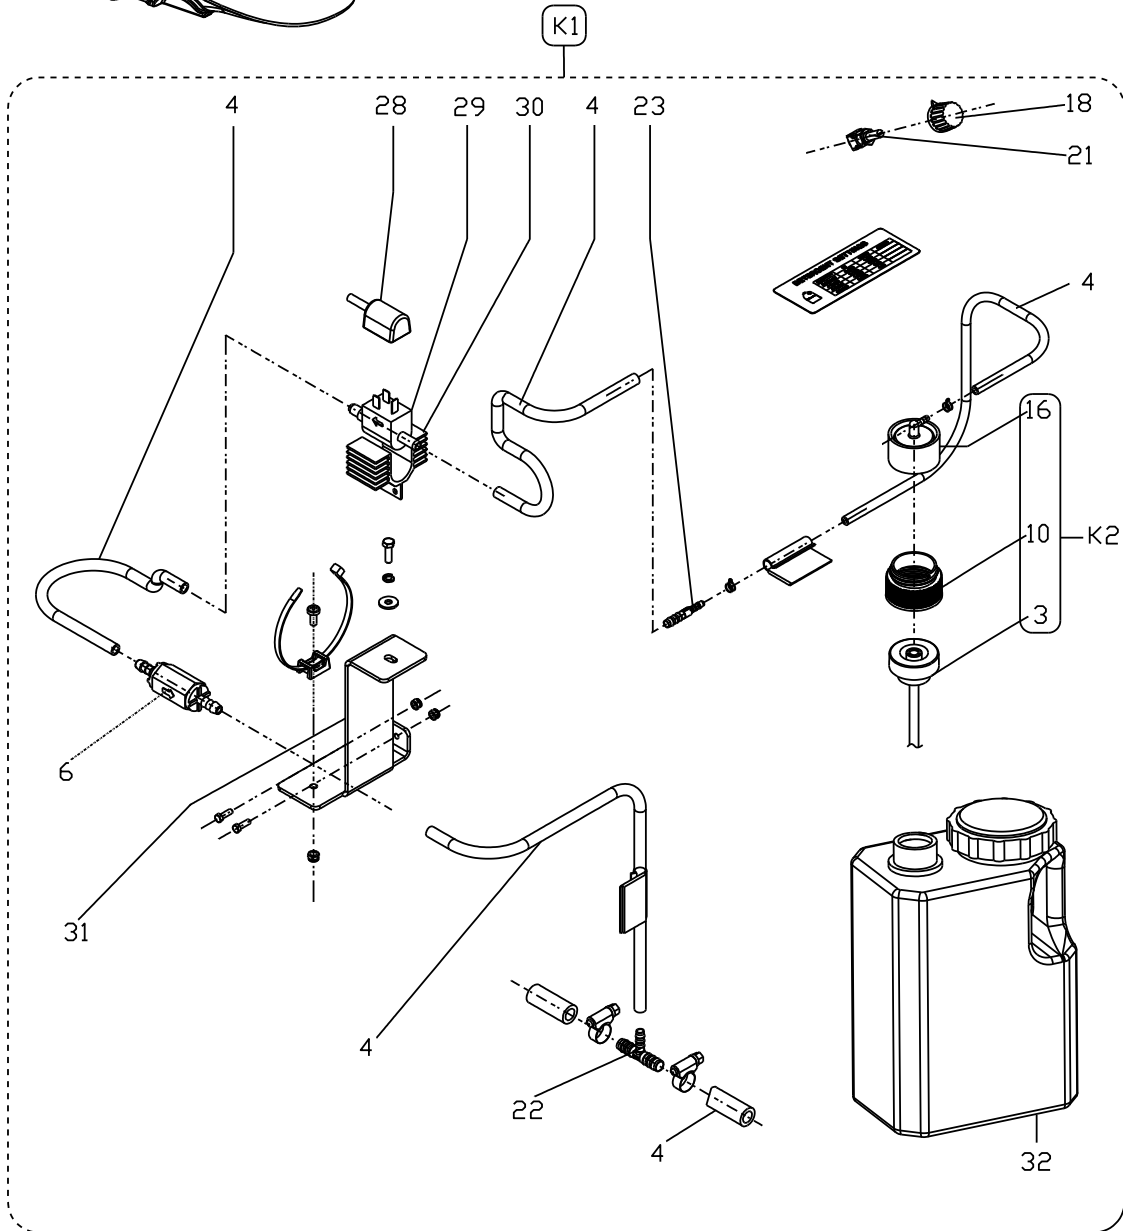

Pos.	Artikelnummer	Hoeveelheid	Omschrijving	Notes
		1	Assembly instruction Chemical mixing	[1]
3		1	SYPHON HOSE VALVE(SEE ADAPTER CAP ASSY)	
4	9097175000	1	HOSES DETERGENT SOLUTION KIT	
6	9097030000	1	Terugslagklep 1/4	
10		1	ADAPTER(SEE ADAPTER CAP ASSY)	
16		1	CAP DRY BREAK(SEE ADAPTER CAP ASSY)	
18	145 4719 000	1	Knop potentiometer	
21	909 6076 000	1	Potentiometer BR 651	
22	909 6092 000	1	HOLDER RUBBER T	
23	909 6090 000	1	BARB HOSE REDUCING D.6-D4 PLASTIC	
28	9097041000	1	HARNES DETERGENT SOLUTION PUMP	
29	53721A	1	Pomp	
30	61772A	1	BRACKET CHEMICAL PUMP	
31	9097084000	1	BRACKET PUMP SUPPORT	
32	56104190	1	Ecoflex fles 5L	
K1	9100002963	1	DETERGENT SOLUTION SYSTEM KIT	[2]
K2	9098025000	1	Adaptor detergent kit	
K3	56394293	1		

Part Notes:

1. [1] - Instruction Install KIT 9100002963
   For old Chemical mixing system use 9097159000. Chemical mixing system PN. 9097160000
2. [2] - Instruction Install KIT 9100002963
   For old Chemical mixing system use 9097159000. Chemical mixing system PN. 9097160000