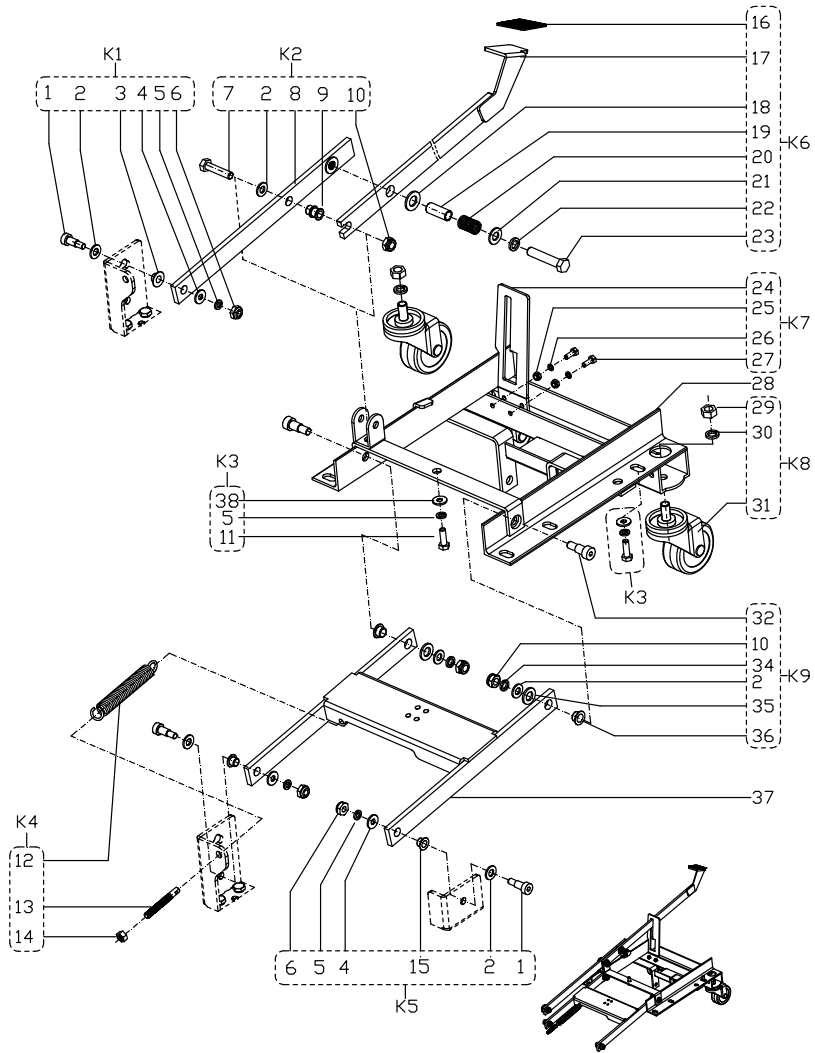

Pos.	Artikelnummer	Hoeveelheid	Omschrijving	Notes
	VS13005	1	CARTON BOX F SC530 53 BD GO	
1		3	K1/K5	
2		4	K1/K2/K5/K9	
3		1	K1	
4		3	K1/ K5	
5		5	K1/K3/K5	
6		2	K1/K5	
7		1	K2	
8		1	K2	
9		1	K2	
10		2	K2/K9	
11		3	K3	
12		1	K4	
13		1	K4	
14		1	K4	
15		1	K5	
16		1	K6	
17		1	K6	
18		1	K6	
19		1	K6	
20		1	K6	
21		1	K6	
22		1	K6	
23		1	K6	
24		1	K7	
25		2	K7	
26		2	K7	
27		2	K7	
28	VS10406	1	CHASSIS	
29		1	K8	
30		1	K8	
31	VS13623	1	3 INCH CASTER	[1]
32		1	K9	
34		1	K9	
35		1	K9	
36		1	K9	
37	VS10404	1	BRUSH LIFTING SUPPORT	
38		3	K3	
K1	VS10134	1	SCREW KIT 1	
K2	VS10138	1	FORNT PEDAL BRUSH LIFTING KIT	
K3	VS10135	1	SCREW KIT 2	
K4	VS10139	1	SPRING KIT	
K5	VS10136	2	SCREW KIT 3	
K6	VS10140	1	BACK PEDAL BRUSH LIFTING KIT	
K7	VS10141	1	PEDAL SUPPORT KIT	
K8	VS13757	2	3 INCH CASTER KIT	
K9	VS10137	2	SCREW KIT 4	

Part Notes:

1. [1] - TSB-FC-2019-026 castor wheel SC530
   DE TSB-FC-2019-026 SC530 Lenkrolle