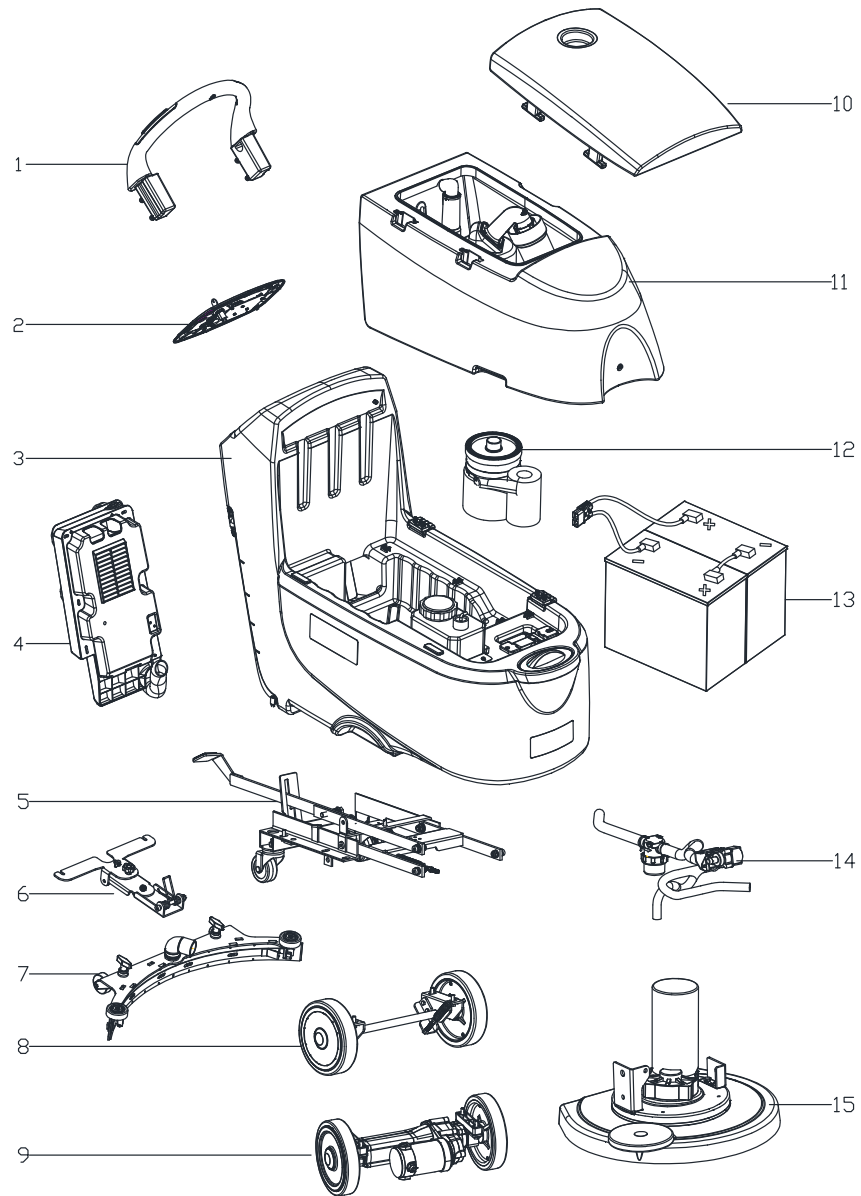

PARTS LIST

2023.04.28

TABLE OF CONTENTS

Overview	1
Overview Quiet	3
Solution tank	5
Recovery tank	7
Wheel with traction	9
Solution system	11
Recovery tank Quiet	13
Squeegee	15
Squeegee Quiet	17
Brush	19
Control and Electric system	21
Control and electric system Quiet	24
Chassis	27
Chemical mixing	29
Wiring diagram (with traction)	31

Pos.	Artikelnummer	Hoeveelheid	Omschrijving	Notes
1A		1	HANDLE BAR ASSEMBLY WITHOUT TRACTION	[1]
1B		1	HANDLE BAR ASSEMBLY WITH TRACTION	[1]
2		1	CONTROL PANEL ASSEMBLY	[2]
3		1	SOLUTION TANK ASSEMBLY	[3]
4		1	CONTROL BOX ASSEMBLY	[2]
5		1	CHASSIS ASSEMBLY	[4]
6		1	SQUEEGEE HOLDER ASSEMBLY	[5]
7		1	SQUEEGEE ASSEMBLY	[5]
8A		1	WHEEL ASSEMBY WITHOUT TRACTION	[6]
9B		1	WHEEL ASSEMBY WITH TRACTION	[7]
10		1	RECOVERY TANK LID ASSEMBLY	[8]
11		1	RECOVERY TANK ASSEMBLY	[8]
12		1	VACUUM MOTOR ASSEMBLY	[8]
13		1	BATTERIES	[3]
14		1	SOLUTION SYSTEM ASSEMBLY	[9]
15		1	BRUSH DECK ASSEMBLY	[10]

Part Notes:

- [1] - Control and Electric system
- [2] - Control and Electric system with traction
Control and Electric system without traction
- [3] - Solution tank
- [4] - Chassis
- [5] - Squeegee
- [6] - Wheel without traction
- [7] - Wheel with traction
- [8] - Recovery tank
- [9] - Solution system
- [10] - Brush