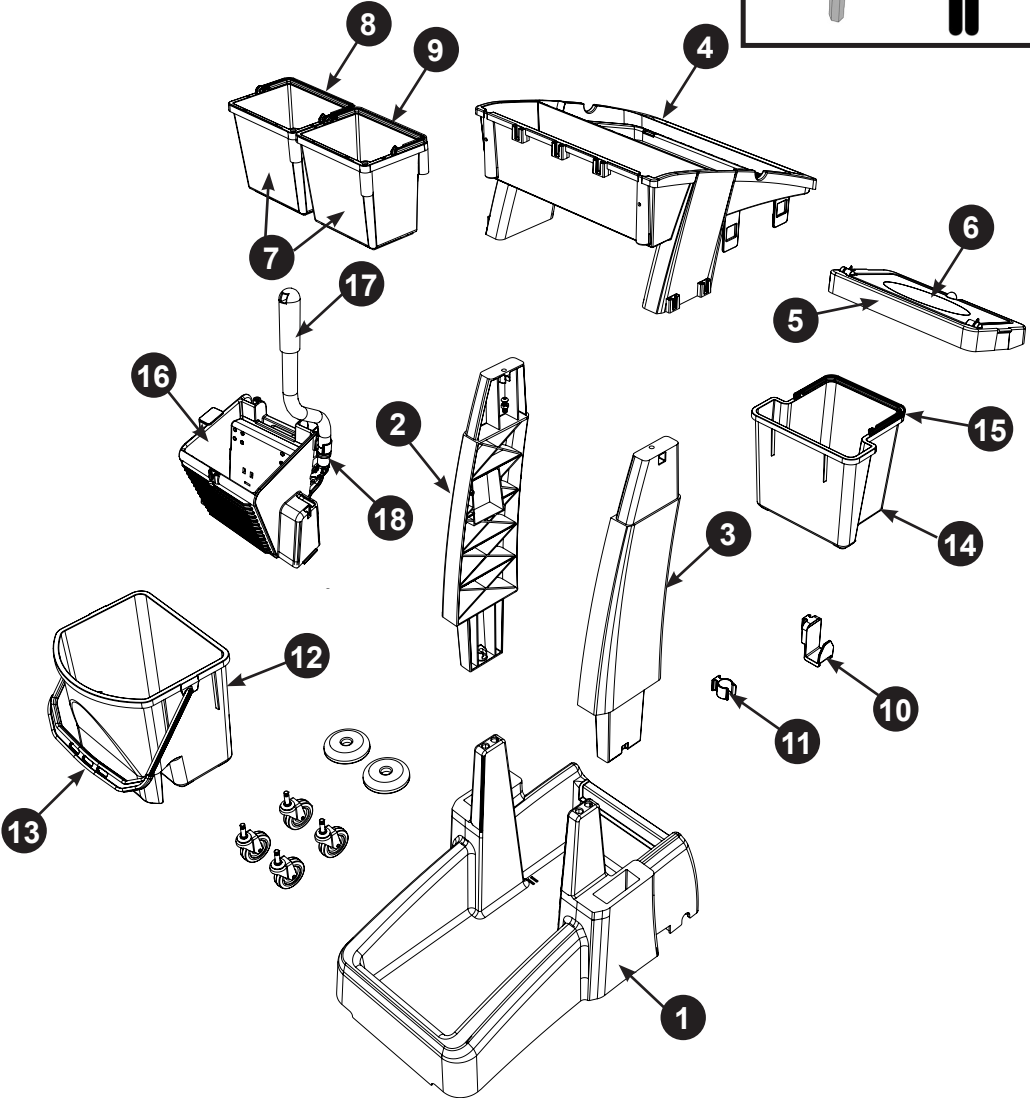

MM-4 Trolley Assembly

Numatic

Item	Description	Quantity
1	Reflo Base	1
2	Left Hand Upright	1
3	Right Hand Upright	1
4	Handle Frame	1
5	Bag Securing	1
6	Lid	1
7	5 Litre Bucket	1
8	Red Handle	1
9	Blue Handle	1
10	Versaclean Hook T Slot	1
11	22mm Mid Mop Clamp	1
12	Clean Water Bucket	1
13	- Blue Handle	1
14	Dirty Water Bucket	1
15	- Red Handle	1
16	Mid Mop Press	1
17	Mop Press Handle	1
18	C Clip	1
19	70-Litre Grey Waste Bags (Roll of 10)	0.1

M8 25mm Socket Bolt

x2

x2

M8 X 25mm Socket Bolt

Numatic

914824 MM-4 Trolley Assembly Instructions A03 07/2022