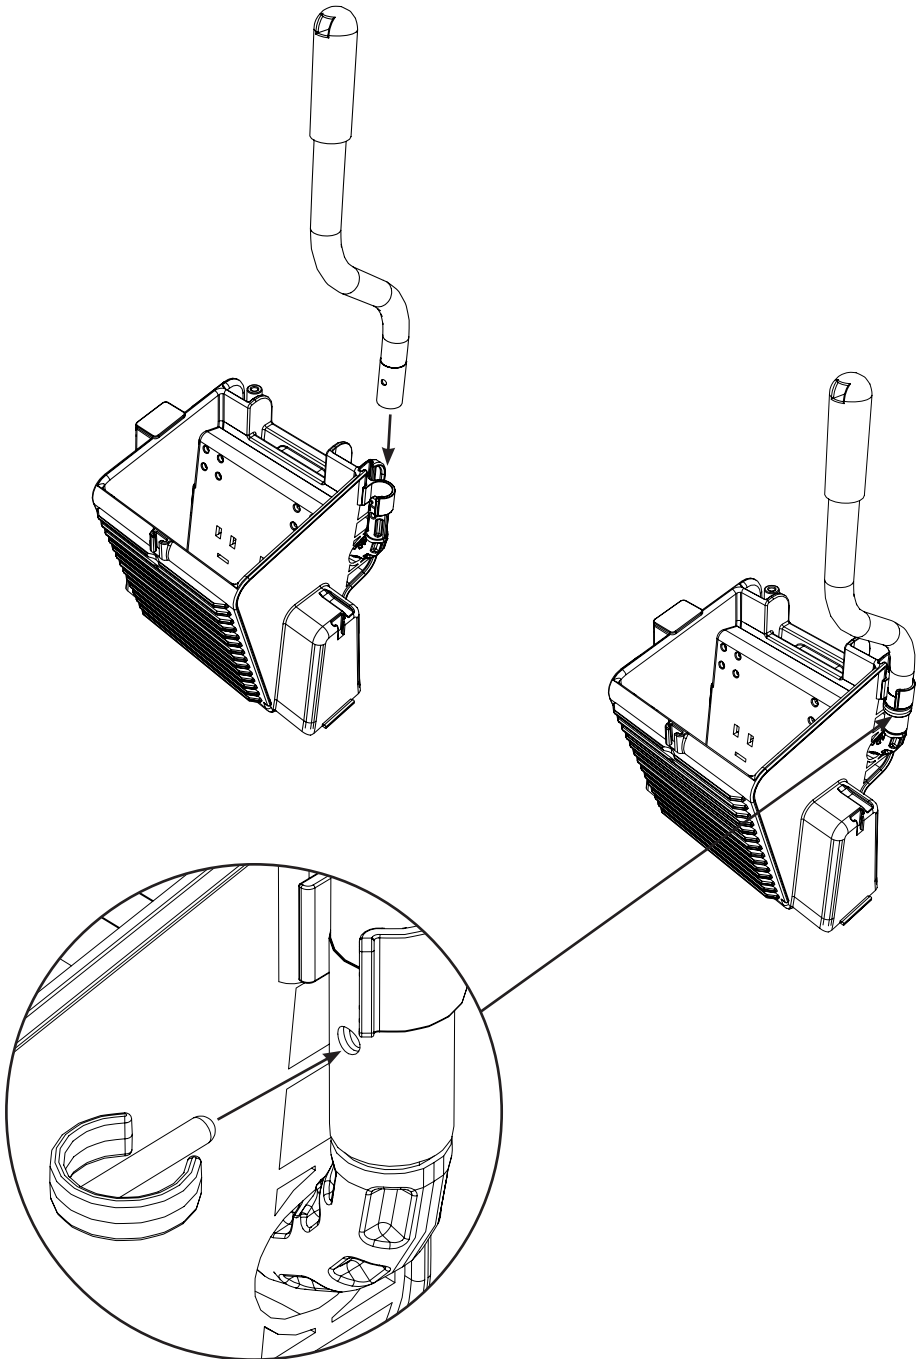

MM-4 Trolley Assembly

Numatic

Item	Description	Quantity
1	Reflo Base	1
2	Left Hand Upright	1
3	Right Hand Upright	1
4	Handle Frame	1
5	Bag Securing	1
6	Lid	1
7	5 Litre Bucket	1
8	Red Handle	1
9	Blue Handle	1
10	Versaclean Hook T Slot	1
11	22mm Mid Mop Clamp	1
12	Clean Water Bucket	1
13	- Blue Handle	1
14	Dirty Water Bucket	1
15	- Red Handle	1
16	Mid Mop Press	1
17	Mop Press Handle	1
18	C Clip	1
19	70-Litre Grey Waste Bags (Roll of 10)	0.1

M8 25mm Socket Bolt

x2

x2

M8 X 25mm Socket Bolt

Numatic

914824 MM-4 Trolley Assembly Instructions A03 07/2022