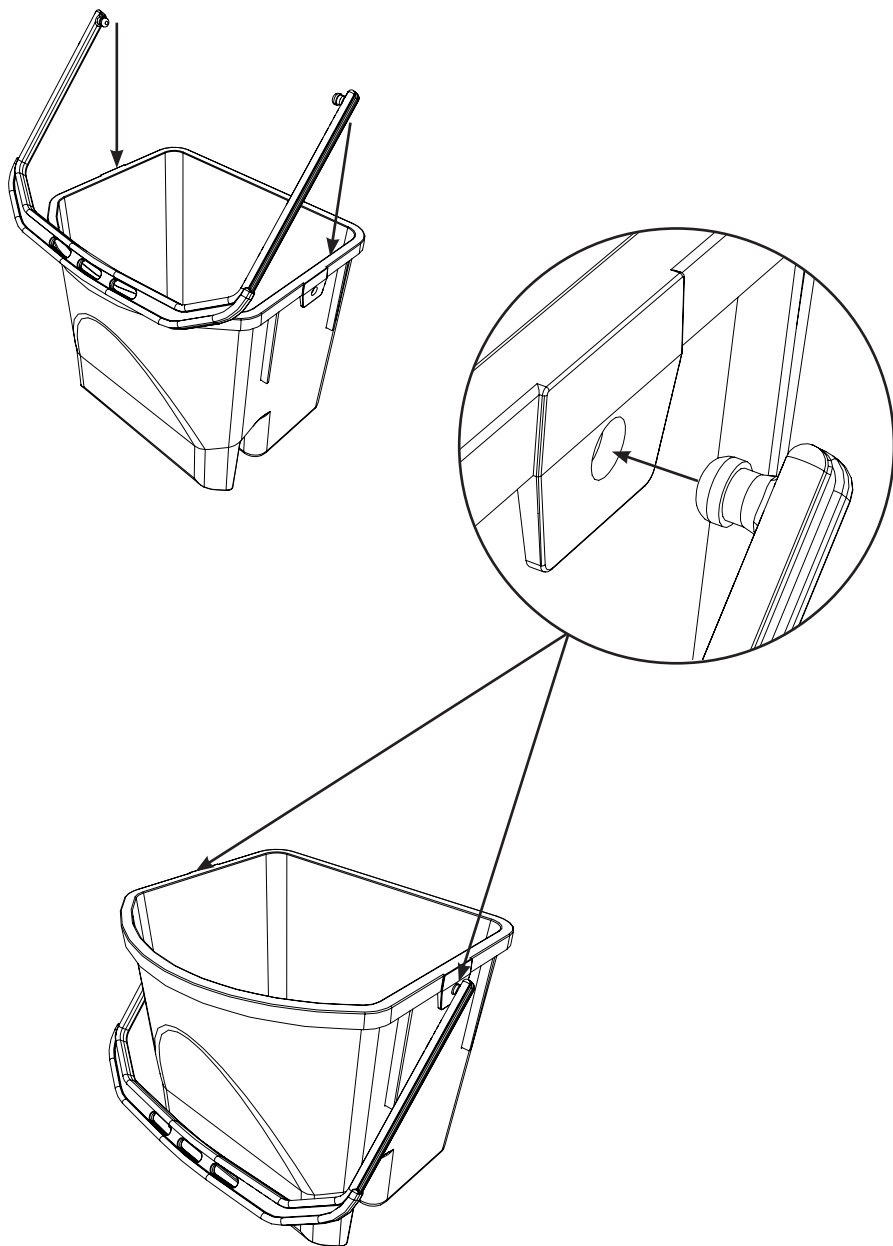

MM-4 Trolley Assembly

Numatic

Item	Description	Quantity
1	Reflo Base	1
2	Left Hand Upright	1
3	Right Hand Upright	1
4	Handle Frame	1
5	Bag Securing	1
6	Lid	1
7	5 Litre Bucket	1
8	Red Handle	1
9	Blue Handle	1
10	Versaclean Hook T Slot	1
11	22mm Mid Mop Clamp	1
12	Clean Water Bucket	1
13	- Blue Handle	1
14	Dirty Water Bucket	1
15	- Red Handle	1
16	Mid Mop Press	1
17	Mop Press Handle	1
18	C Clip	1
19	70-Litre Grey Waste Bags (Roll of 10)	0.1

M8 25mm Socket Bolt

x2

x2

M8 X 25mm Socket Bolt

Numatic

914824 MM-4 Trolley Assembly Instructions A03 07/2022