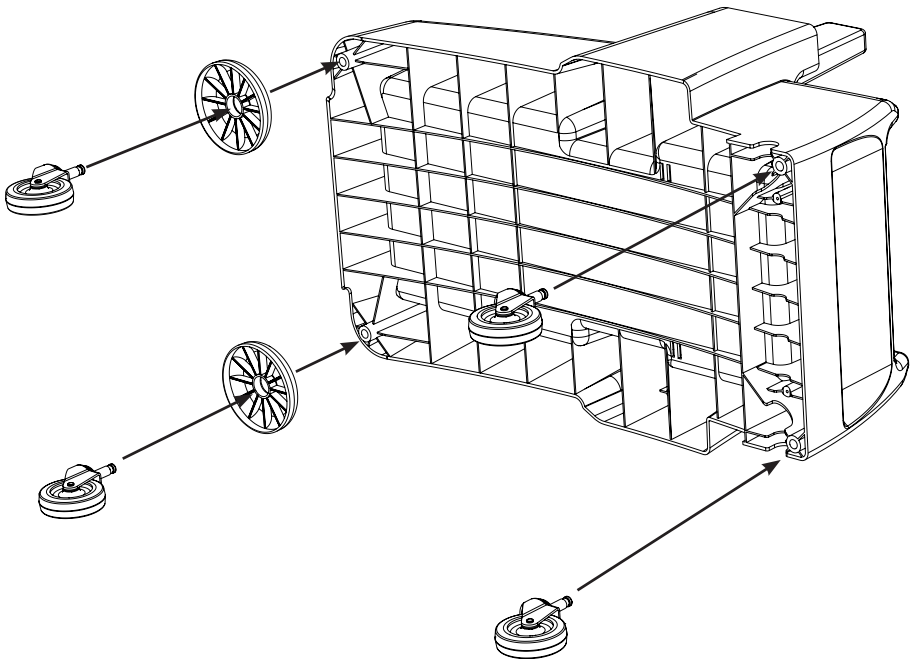

MM-4 Trolley Assembly

Numatic

Item	Description	Quantity
1	Reflo Base	1
2	Left Hand Upright	1
3	Right Hand Upright	1
4	Handle Frame	1
5	Bag Securing	1
6	Lid	1
7	5 Litre Bucket	1
8	Red Handle	1
9	Blue Handle	1
10	Versaclean Hook T Slot	1
11	22mm Mid Mop Clamp	1
12	Clean Water Bucket	1
13	- Blue Handle	1
14	Dirty Water Bucket	1
15	- Red Handle	1
16	Mid Mop Press	1
17	Mop Press Handle	1
18	C Clip	1
19	70-Litre Grey Waste Bags (Roll of 10)	0.1

M8 25mm Socket Bolt

x2

x2

M8 X 25mm Socket Bolt

Numatic

914824 MM-4 Trolley Assembly Instructions A03 07/2022