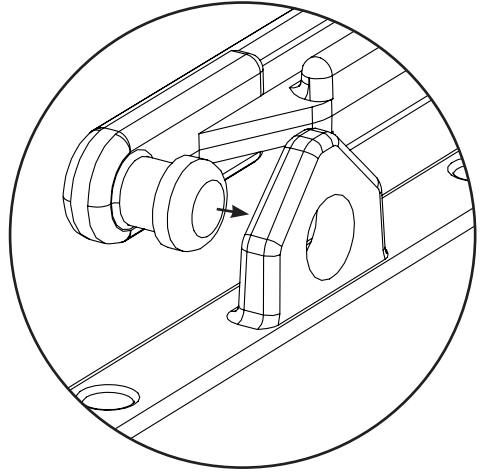

MM-4 Trolley Assembly

Numatic

Item	Description	Quantity
1	Reflo Base	1
2	Left Hand Upright	1
3	Right Hand Upright	1
4	Handle Frame	1
5	Bag Securing	1
6	Lid	1
7	5 Litre Bucket	1
8	Red Handle	1
9	Blue Handle	1
10	Versaclean Hook T Slot	1
11	22mm Mid Mop Clamp	1
12	Clean Water Bucket	1
13	- Blue Handle	1
14	Dirty Water Bucket	1
15	- Red Handle	1
16	Mid Mop Press	1
17	Mop Press Handle	1
18	C Clip	1
19	70-Litre Grey Waste Bags (Roll of 10)	0.1

M8 25mm Socket Bolt

x2

x2

M8 X 25mm Socket Bolt

Numatic

914824 MM-4 Trolley Assembly Instructions A03 07/2022