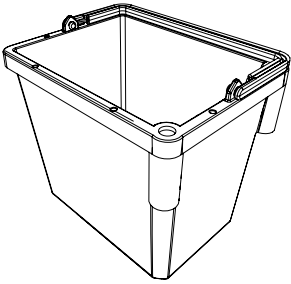

MM-4 Trolley Assembly

Numatic

Item	Description	Quantity
1	Reflo Base	1
2	Left Hand Upright	1
3	Right Hand Upright	1
4	Handle Frame	1
5	Bag Securing	1
6	Lid	1
7	5 Litre Bucket	1
8	Red Handle	1
9	Blue Handle	1
10	Versaclean Hook T Slot	1
11	22mm Mid Mop Clamp	1
12	Clean Water Bucket	1
13	- Blue Handle	1
14	Dirty Water Bucket	1
15	- Red Handle	1
16	Mid Mop Press	1
17	Mop Press Handle	1
18	C Clip	1
19	70-Litre Grey Waste Bags (Roll of 10)	0.1

M8 25mm Socket Bolt

x2

x2

M8 X 25mm Socket Bolt

Numatic

914824 MM-4 Trolley Assembly Instructions A03 07/2022