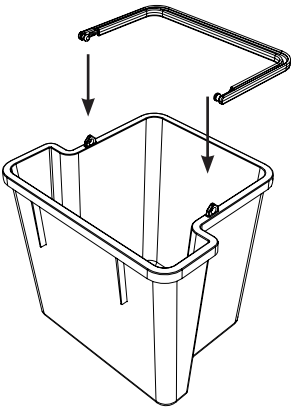

MM-4 Trolley Assembly

Numatic

Item	Description	Quantity
1	Reflo Base	1
2	Left Hand Upright	1
3	Right Hand Upright	1
4	Handle Frame	1
5	Bag Securing	1
6	Lid	1
7	5 Litre Bucket	1
8	Red Handle	1
9	Blue Handle	1
10	Versaclean Hook T Slot	1
11	22mm Mid Mop Clamp	1
12	Clean Water Bucket	1
13	- Blue Handle	1
14	Dirty Water Bucket	1
15	- Red Handle	1
16	Mid Mop Press	1
17	Mop Press Handle	1
18	C Clip	1
19	70-Litre Grey Waste Bags (Roll of 10)	0.1

M8 25mm Socket Bolt

x2

x2

M8 X 25mm Socket Bolt

Numatic

914824 MM-4 Trolley Assembly Instructions A03 07/2022