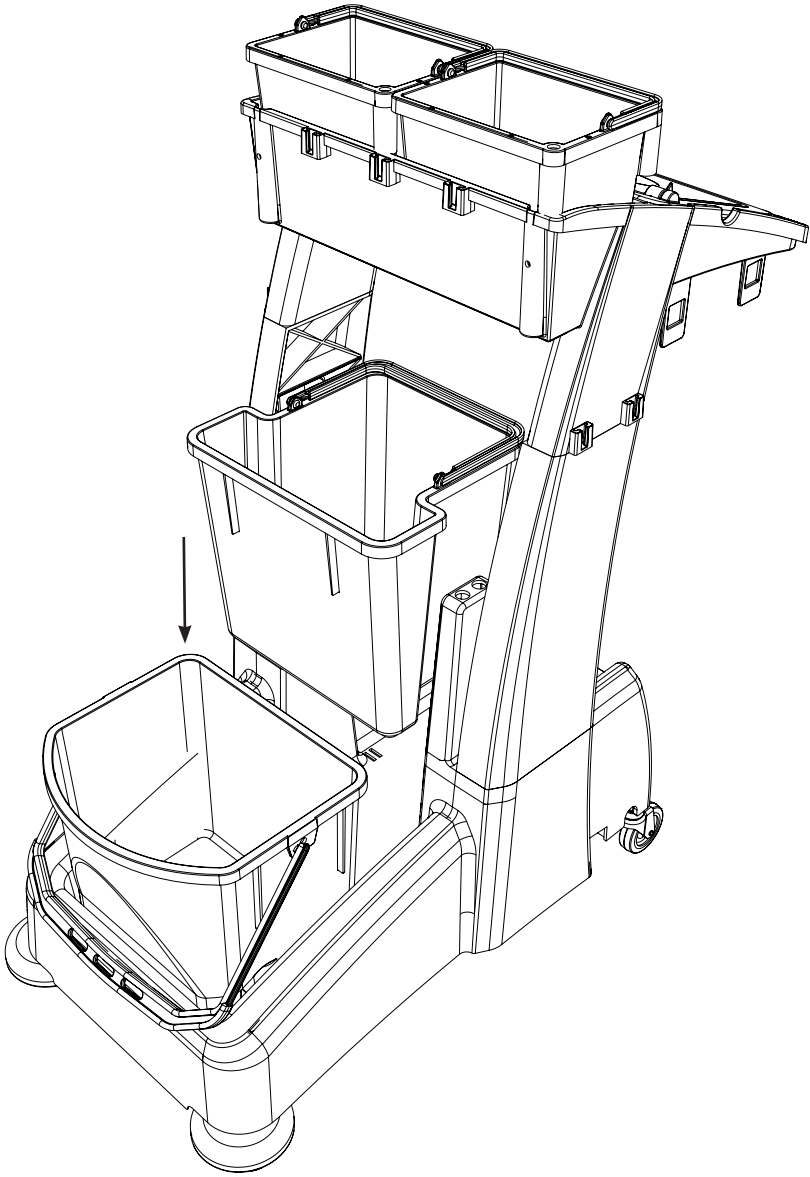

MM-4 Trolley Assembly

Numatic

Item	Description	Quantity
1	Reflo Base	1
2	Left Hand Upright	1
3	Right Hand Upright	1
4	Handle Frame	1
5	Bag Securing	1
6	Lid	1
7	5 Litre Bucket	1
8	Red Handle	1
9	Blue Handle	1
10	Versaclean Hook T Slot	1
11	22mm Mid Mop Clamp	1
12	Clean Water Bucket	1
13	- Blue Handle	1
14	Dirty Water Bucket	1
15	- Red Handle	1
16	Mid Mop Press	1
17	Mop Press Handle	1
18	C Clip	1
19	70-Litre Grey Waste Bags (Roll of 10)	0.1

M8 25mm Socket Bolt

x2

x2

M8 X 25mm Socket Bolt

Numatic

914824 MM-4 Trolley Assembly Instructions A03 07/2022