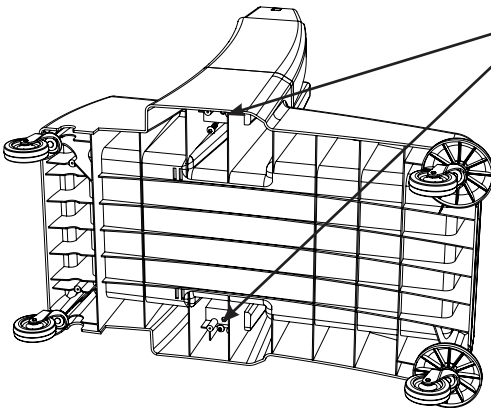

MM-4 Trolley Assembly

Numatic

Item	Description	Quantity
1	Reflo Base	1
2	Left Hand Upright	1
3	Right Hand Upright	1
4	Handle Frame	1
5	Bag Securing	1
6	Lid	1
7	5 Litre Bucket	1
8	Red Handle	1
9	Blue Handle	1
10	Versaclean Hook T Slot	1
11	22mm Mid Mop Clamp	1
12	Clean Water Bucket	1
13	- Blue Handle	1
14	Dirty Water Bucket	1
15	- Red Handle	1
16	Mid Mop Press	1
17	Mop Press Handle	1
18	C Clip	1
19	70-Litre Grey Waste Bags (Roll of 10)	0.1

M8 25mm Socket Bolt

x2

x2

M8 X 25mm Socket Bolt

Numatic

914824 MM-4 Trolley Assembly Instructions A03 07/2022