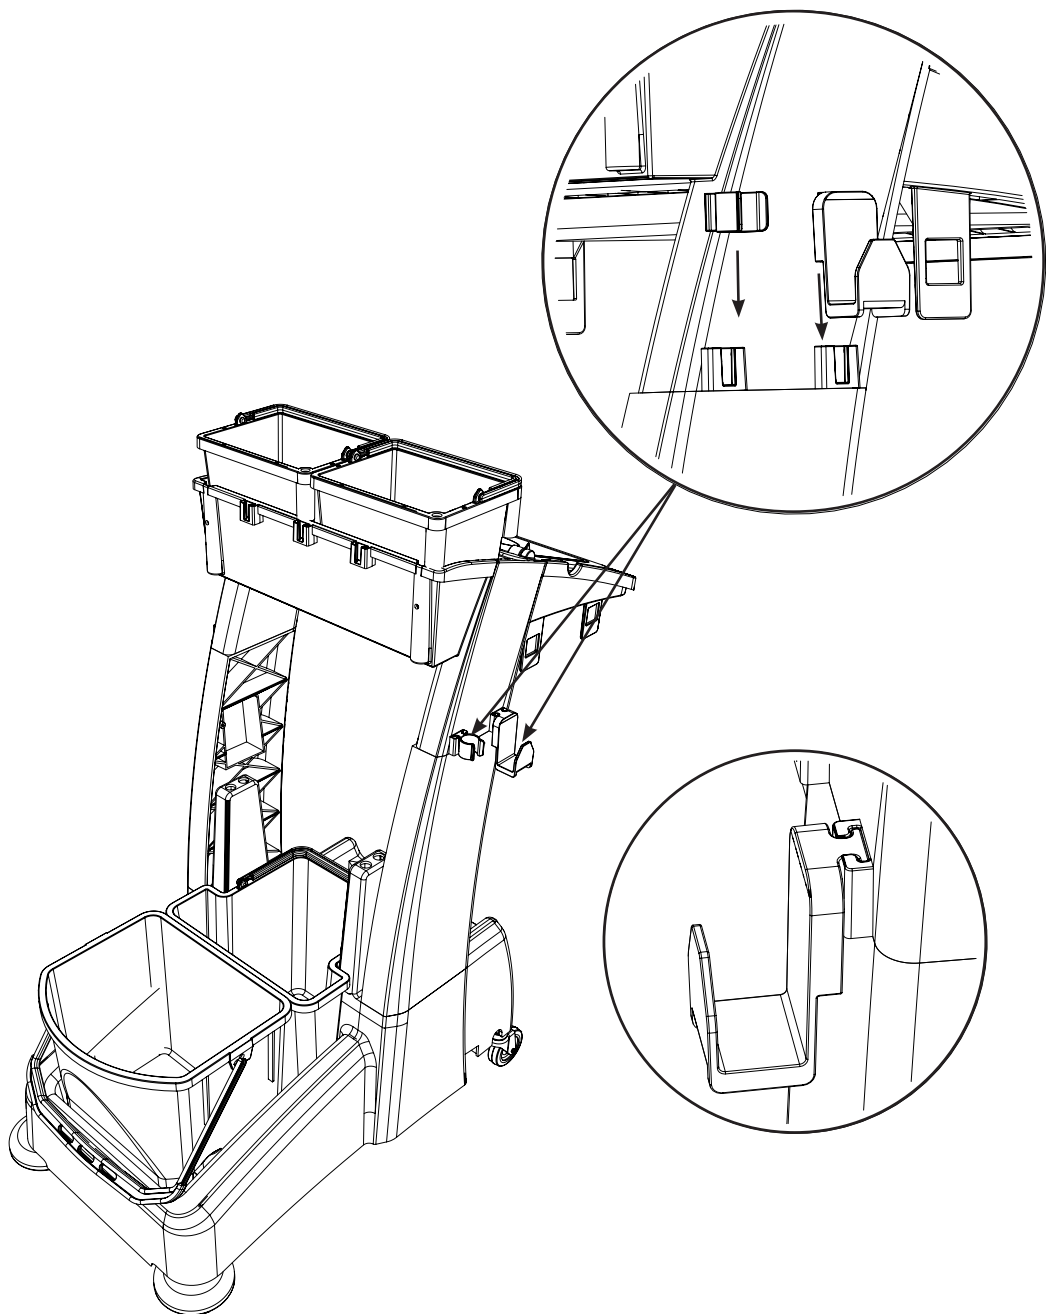

MM-4 Trolley Assembly

Numatic

Item	Description	Quantity
1	Reflo Base	1
2	Left Hand Upright	1
3	Right Hand Upright	1
4	Handle Frame	1
5	Bag Securing	1
6	Lid	1
7	5 Litre Bucket	1
8	Red Handle	1
9	Blue Handle	1
10	Versaclean Hook T Slot	1
11	22mm Mid Mop Clamp	1
12	Clean Water Bucket	1
13	- Blue Handle	1
14	Dirty Water Bucket	1
15	- Red Handle	1
16	Mid Mop Press	1
17	Mop Press Handle	1
18	C Clip	1
19	70-Litre Grey Waste Bags (Roll of 10)	0.1

M8 25mm Socket Bolt

x2

x2

M8 X 25mm Socket Bolt

Numatic

914824 MM-4 Trolley Assembly Instructions A03 07/2022