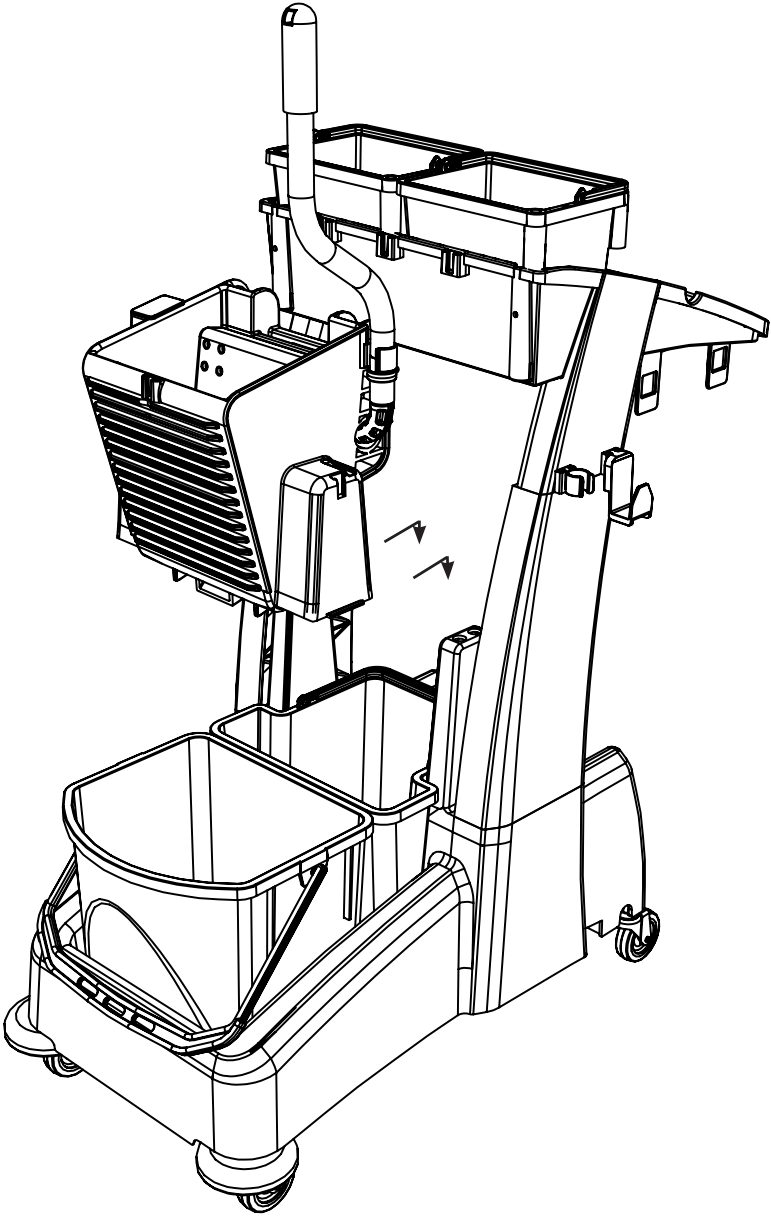

MM-4 Trolley Assembly

Numatic

Item	Description	Quantity
1	Reflo Base	1
2	Left Hand Upright	1
3	Right Hand Upright	1
4	Handle Frame	1
5	Bag Securing	1
6	Lid	1
7	5 Litre Bucket	1
8	Red Handle	1
9	Blue Handle	1
10	Versaclean Hook T Slot	1
11	22mm Mid Mop Clamp	1
12	Clean Water Bucket	1
13	- Blue Handle	1
14	Dirty Water Bucket	1
15	- Red Handle	1
16	Mid Mop Press	1
17	Mop Press Handle	1
18	C Clip	1
19	70-Litre Grey Waste Bags (Roll of 10)	0.1

M8 25mm Socket Bolt

x2

x2

M8 X 25mm Socket Bolt

Numatic

914824 MM-4 Trolley Assembly Instructions A03 07/2022