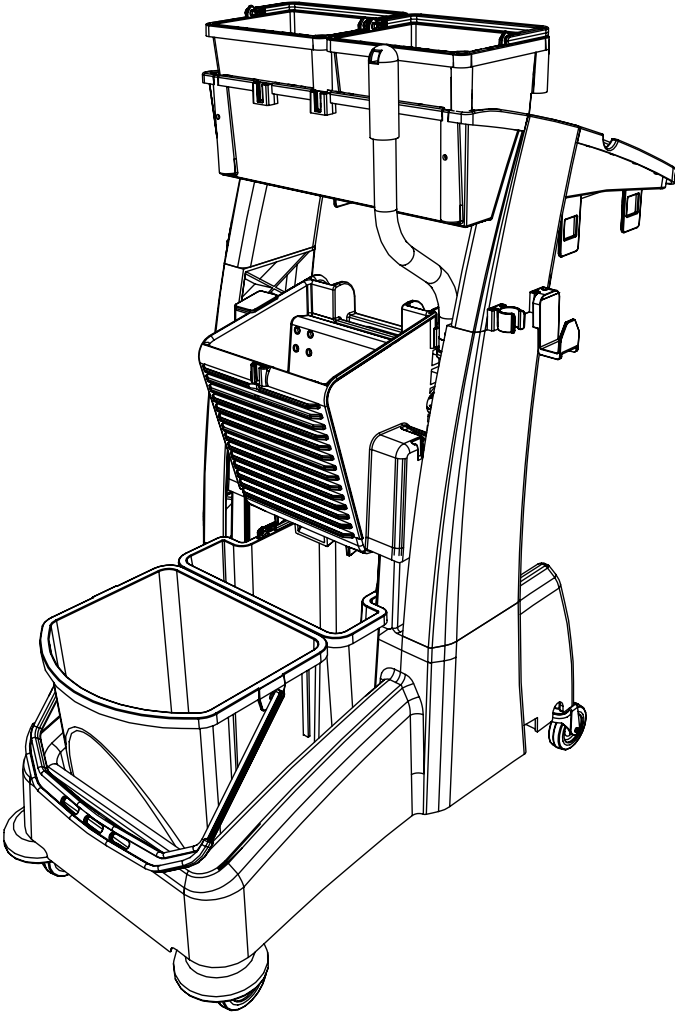

Numatic

914824 MM-4 Trolley Assembly Instructions A03 07/2022