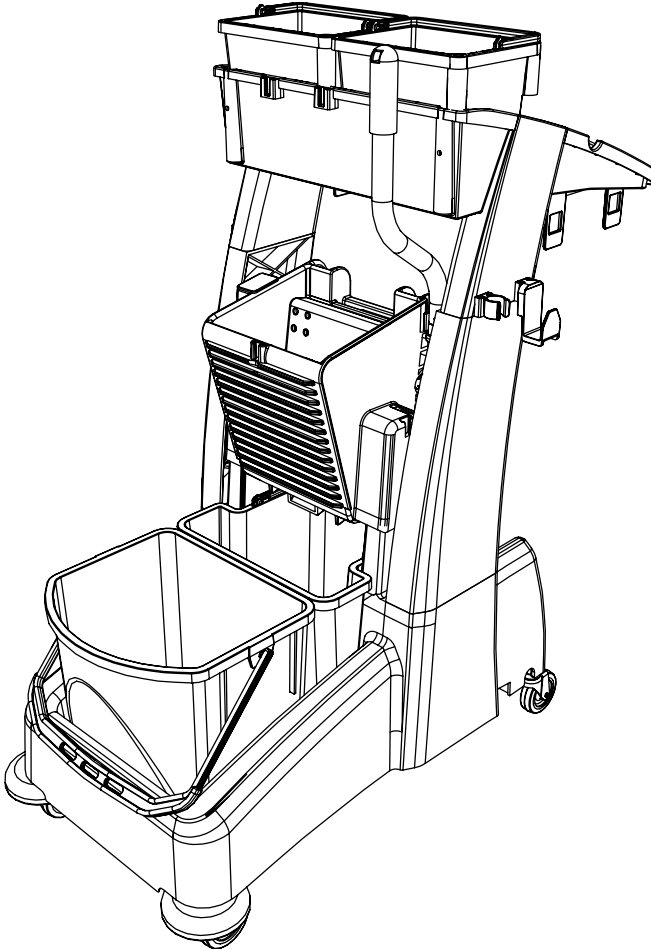

MM-4 Trolley Assembly

Numatic

Item	Description	Quantity
1	Reflo Base	1
2	Left Hand Upright	1
3	Right Hand Upright	1
4	Handle Frame	1
5	Bag Securing	1
6	Lid	1
7	5 Litre Bucket	1
8	Red Handle	1
9	Blue Handle	1
10	Versaclean Hook T Slot	1
11	22mm Mid Mop Clamp	1
12	Clean Water Bucket	1
13	- Blue Handle	1
14	Dirty Water Bucket	1
15	- Red Handle	1
16	Mid Mop Press	1
17	Mop Press Handle	1
18	C Clip	1
19	70-Litre Grey Waste Bags (Roll of 10)	0.1

M8 25mm Socket Bolt

x2

x2

M8 X 25mm Socket Bolt

Numatic

914824 MM-4 Trolley Assembly Instructions A03 07/2022