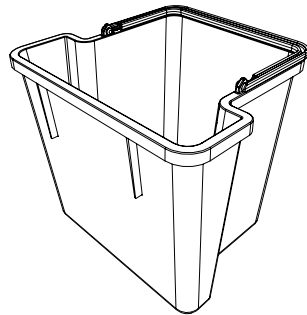

MM-4 Trolley Assembly

Numatic

Item	Description	Quantity
1	Reflo Base	1
2	Left Hand Upright	1
3	Right Hand Upright	1
4	Handle Frame	1
5	Bag Securing	1
6	Lid	1
7	5 Litre Bucket	1
8	Red Handle	1
9	Blue Handle	1
10	Versaclean Hook T Slot	1
11	22mm Mid Mop Clamp	1
12	Clean Water Bucket	1
13	- Blue Handle	1
14	Dirty Water Bucket	1
15	- Red Handle	1
16	Mid Mop Press	1
17	Mop Press Handle	1
18	C Clip	1
19	70-Litre Grey Waste Bags (Roll of 10)	0.1

M8 25mm Socket Bolt

x2

x2

M8 X 25mm Socket Bolt

Numatic

914824 MM-4 Trolley Assembly Instructions A03 07/2022