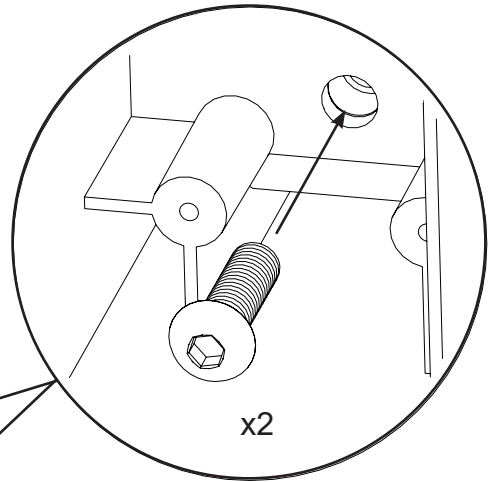

MM-4 Trolley Assembly

Numatic

Item	Description	Quantity
1	Reflo Base	1
2	Left Hand Upright	1
3	Right Hand Upright	1
4	Handle Frame	1
5	Bag Securing	1
6	Lid	1
7	5 Litre Bucket	1
8	Red Handle	1
9	Blue Handle	1
10	Versaclean Hook T Slot	1
11	22mm Mid Mop Clamp	1
12	Clean Water Bucket	1
13	- Blue Handle	1
14	Dirty Water Bucket	1
15	- Red Handle	1
16	Mid Mop Press	1
17	Mop Press Handle	1
18	C Clip	1
19	70-Litre Grey Waste Bags (Roll of 10)	0.1

M8 25mm Socket Bolt

x2

x2

M8 X 25mm Socket Bolt

Numatic

914824 MM-4 Trolley Assembly Instructions A03 07/2022