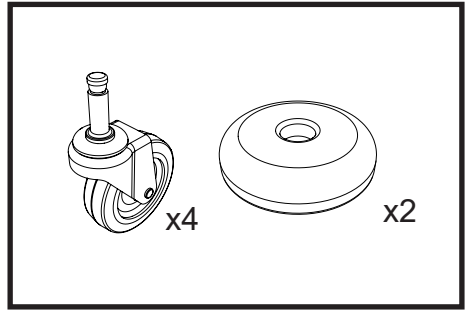

MM-4 Trolley Assembly

Numatic

Item	Description	Quantity
1	Reflo Base	1
2	Left Hand Upright	1
3	Right Hand Upright	1
4	Handle Frame	1
5	Bag Securing	1
6	Lid	1
7	5 Litre Bucket	1
8	Red Handle	1
9	Blue Handle	1
10	Versaclean Hook T Slot	1
11	22mm Mid Mop Clamp	1
12	Clean Water Bucket	1
13	- Blue Handle	1
14	Dirty Water Bucket	1
15	- Red Handle	1
16	Mid Mop Press	1
17	Mop Press Handle	1
18	C Clip	1
19	70-Litre Grey Waste Bags (Roll of 10)	0.1

M8 25mm Socket Bolt

x2

x2

M8 X 25mm Socket Bolt

Numatic

914824 MM-4 Trolley Assembly Instructions A03 07/2022