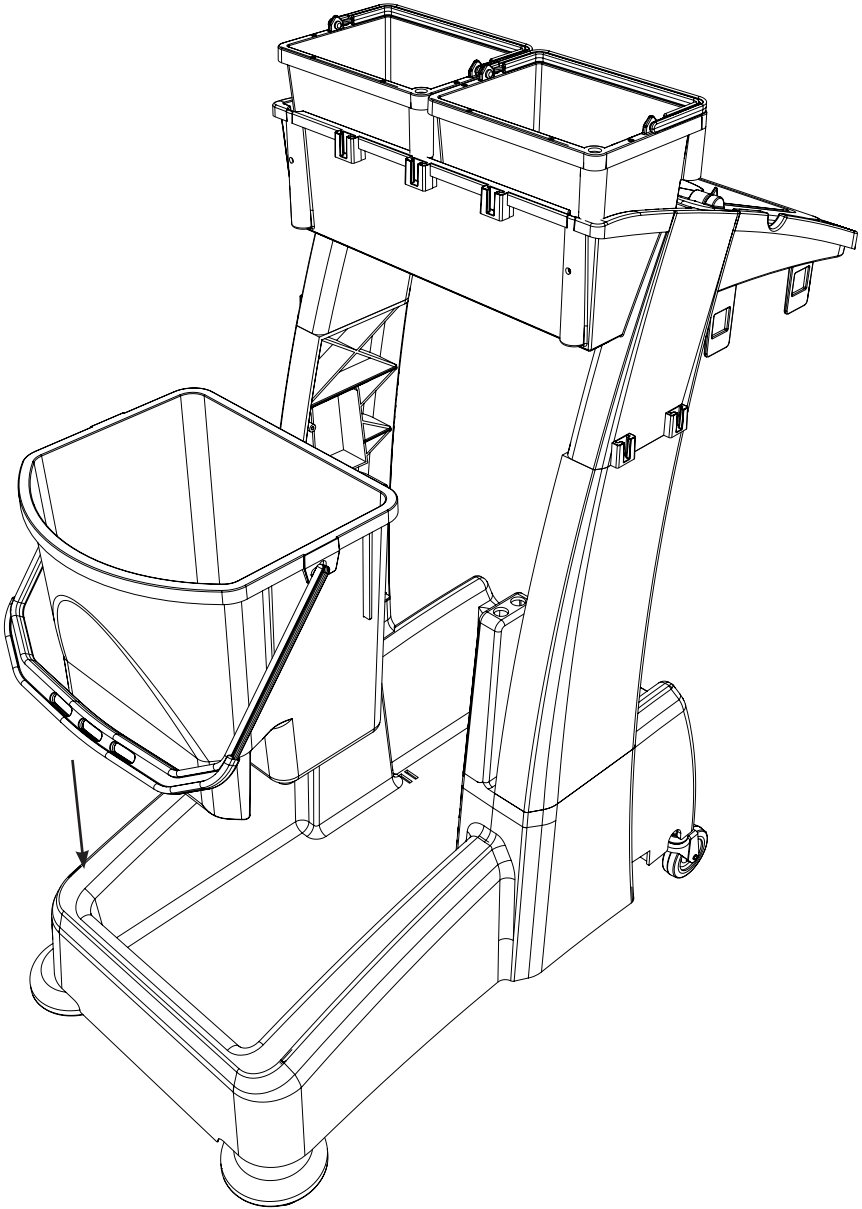

MM-4 Trolley Assembly

Numatic

Item	Description	Quantity
1	Reflo Base	1
2	Left Hand Upright	1
3	Right Hand Upright	1
4	Handle Frame	1
5	Bag Securing	1
6	Lid	1
7	5 Litre Bucket	1
8	Red Handle	1
9	Blue Handle	1
10	Versaclean Hook T Slot	1
11	22mm Mid Mop Clamp	1
12	Clean Water Bucket	1
13	- Blue Handle	1
14	Dirty Water Bucket	1
15	- Red Handle	1
16	Mid Mop Press	1
17	Mop Press Handle	1
18	C Clip	1
19	70-Litre Grey Waste Bags (Roll of 10)	0.1

M8 25mm Socket Bolt

x2

x2

M8 X 25mm Socket Bolt

Numatic

914824 MM-4 Trolley Assembly Instructions A03 07/2022