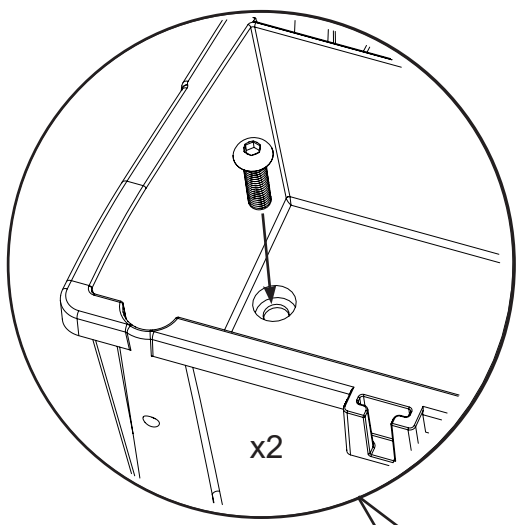

M8 25mm Socket Bolt

x2

x2

M8 X 25mm Socket Bolt

Numatic

914824 MM-4 Trolley Assembly Instructions A03 07/2022