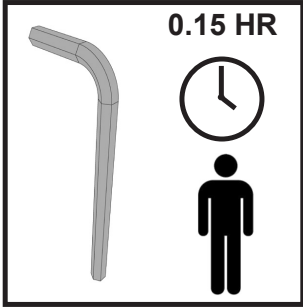

MM-4 Trolley Assembly

Numatic

Item	Description	Quantity
1	Reflo Base	1
2	Left Hand Upright	1
3	Right Hand Upright	1
4	Handle Frame	1
5	Bag Securing	1
6	Lid	1
7	5 Litre Bucket	1
8	Red Handle	1
9	Blue Handle	1
10	Versaclean Hook T Slot	1
11	22mm Mid Mop Clamp	1
12	Clean Water Bucket	1
13	- Blue Handle	1
14	Dirty Water Bucket	1
15	- Red Handle	1
16	Mid Mop Press	1
17	Mop Press Handle	1
18	C Clip	1
19	70-Litre Grey Waste Bags (Roll of 10)	0.1