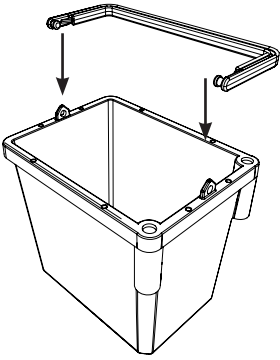

MM-4 Trolley Assembly

Numatic

Item	Description	Quantity
1	Reflo Base	1
2	Left Hand Upright	1
3	Right Hand Upright	1
4	Handle Frame	1
5	Bag Securing	1
6	Lid	1
7	5 Litre Bucket	1
8	Red Handle	1
9	Blue Handle	1
10	Versaclean Hook T Slot	1
11	22mm Mid Mop Clamp	1
12	Clean Water Bucket	1
13	- Blue Handle	1
14	Dirty Water Bucket	1
15	- Red Handle	1
16	Mid Mop Press	1
17	Mop Press Handle	1
18	C Clip	1
19	70-Litre Grey Waste Bags (Roll of 10)	0.1

M8 25mm Socket Bolt

x2

x2

M8 X 25mm Socket Bolt

Numatic

914824 MM-4 Trolley Assembly Instructions A03 07/2022