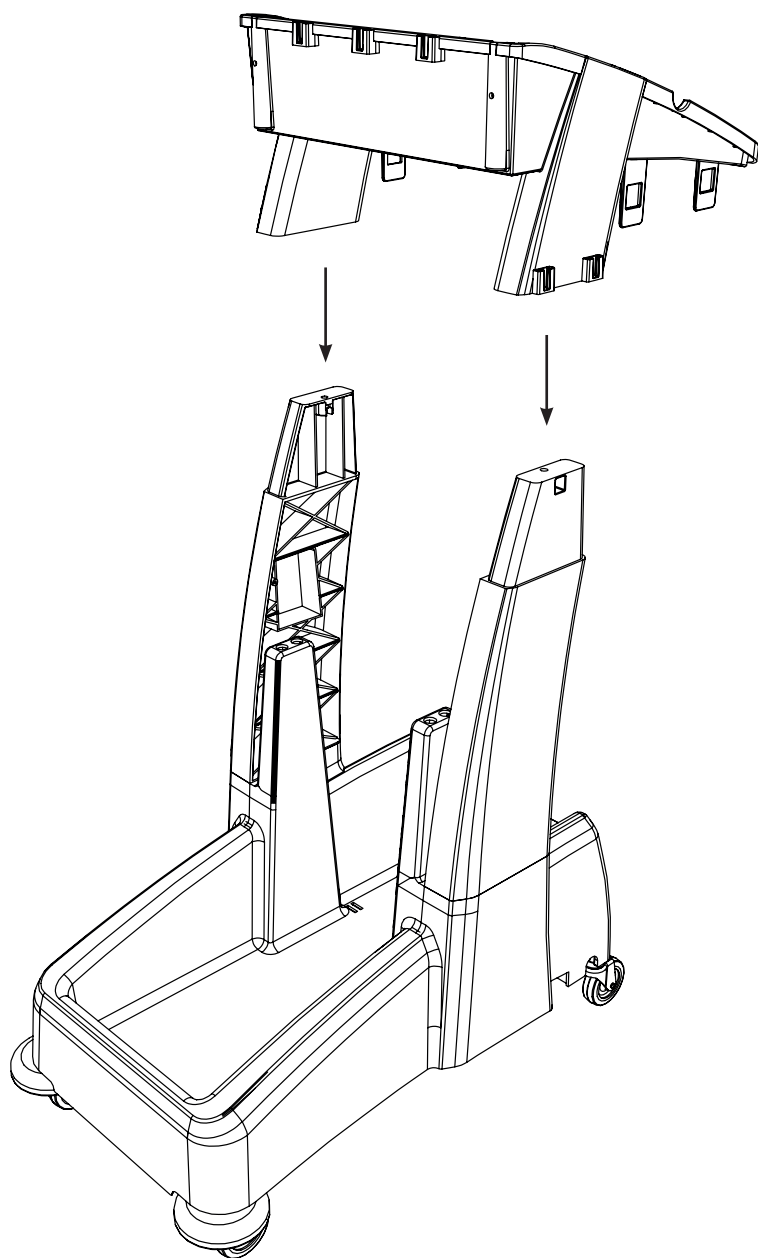

MM-4 Trolley Assembly

Numatic

Item	Description	Quantity
1	Reflo Base	1
2	Left Hand Upright	1
3	Right Hand Upright	1
4	Handle Frame	1
5	Bag Securing	1
6	Lid	1
7	5 Litre Bucket	1
8	Red Handle	1
9	Blue Handle	1
10	Versaclean Hook T Slot	1
11	22mm Mid Mop Clamp	1
12	Clean Water Bucket	1
13	- Blue Handle	1
14	Dirty Water Bucket	1
15	- Red Handle	1
16	Mid Mop Press	1
17	Mop Press Handle	1
18	C Clip	1
19	70-Litre Grey Waste Bags (Roll of 10)	0.1

M8 25mm Socket Bolt

x2

x2

M8 X 25mm Socket Bolt

Numatic

914824 MM-4 Trolley Assembly Instructions A03 07/2022