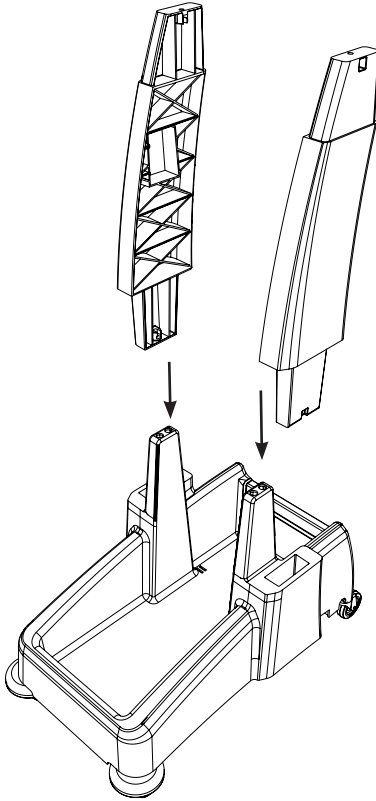

MM-4 Trolley Assembly

Numatic

Item	Description	Quantity
1	Reflo Base	1
2	Left Hand Upright	1
3	Right Hand Upright	1
4	Handle Frame	1
5	Bag Securing	1
6	Lid	1
7	5 Litre Bucket	1
8	Red Handle	1
9	Blue Handle	1
10	Versaclean Hook T Slot	1
11	22mm Mid Mop Clamp	1
12	Clean Water Bucket	1
13	- Blue Handle	1
14	Dirty Water Bucket	1
15	- Red Handle	1
16	Mid Mop Press	1
17	Mop Press Handle	1
18	C Clip	1
19	70-Litre Grey Waste Bags (Roll of 10)	0.1

M8 25mm Socket Bolt

x2

x2

M8 X 25mm Socket Bolt

Numatic

914824 MM-4 Trolley Assembly Instructions A03 07/2022