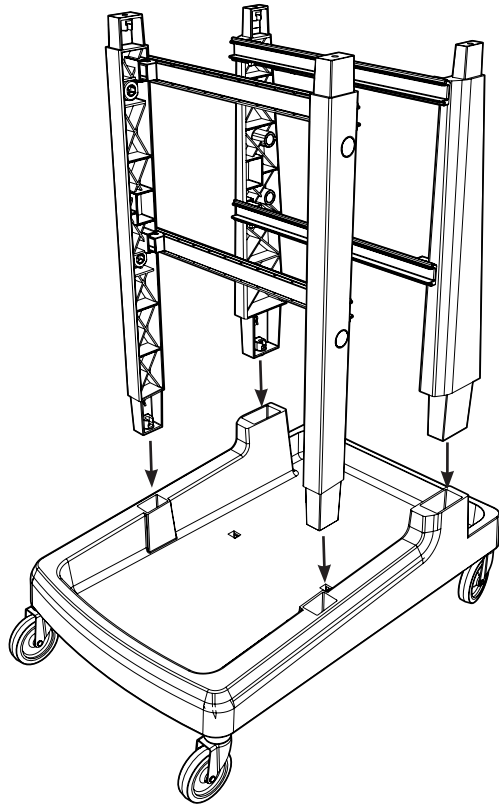

EcoMatic EM-5

Trolley Assembly

Numatic

0.25 HR

Item	Description	Qty
1	Ecomatic long reflo base	1
2	Front right hand reflo upright	1
3	Front left hand reflo upright	1
4	Rear left hand reflo upright	1
5	Rear Right hand reflo upright	1
6	Hole Bung	4
7	Reflo bag frame	1
8	Reflo bag securing frame	1
9	Lid moulding	1
10	Reflo top tray	1
11	Ecomatic cover moulding	2
12	Black reflo runner moulding	4
13	Narrow reflo storage box	2
14	Press support tube	2
15	Mop tube profile	1
16	Castors & Buffers (Buffers Optional Extra)	4

909367

X 4

911354

X 4

EcoMatic EM-5 Trolley Assembly

Numatic

910336 EM5 Assembly Instructions A08 05/2022