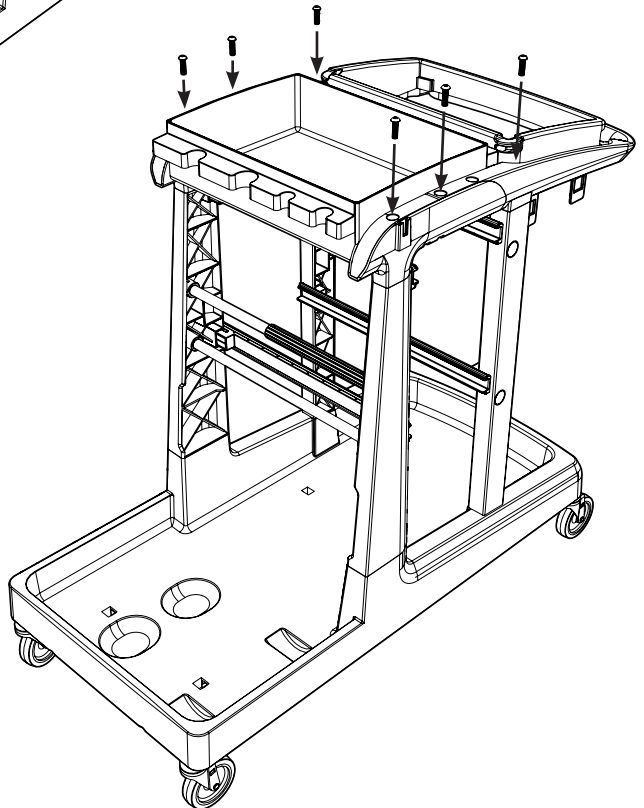

EcoMatic EM-5

Trolley Assembly

Numatic

0.25 HR

Item	Description	Qty
1	Ecomatic long reflo base	1
2	Front right hand reflo upright	1
3	Front left hand reflo upright	1
4	Rear left hand reflo upright	1
5	Rear Right hand reflo upright	1
6	Hole Bung	4
7	Reflo bag frame	1
8	Reflo bag securing frame	1
9	Lid moulding	1
10	Reflo top tray	1
11	Ecomatic cover moulding	2
12	Black reflo runner moulding	4
13	Narrow reflo storage box	2
14	Press support tube	2
15	Mop tube profile	1
16	Castors & Buffers (Buffers Optional Extra)	4

909367

X 4

911354

X 4

EcoMatic EM-5 Trolley Assembly

Numatic

910336 EM5 Assembly Instructions A08 05/2022