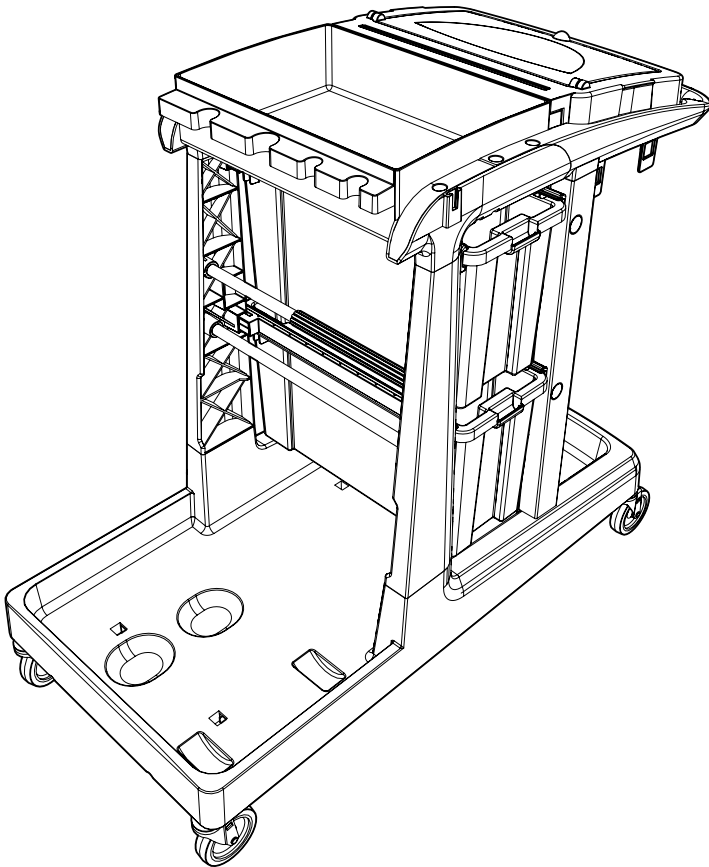

EcoMatic EM-5

Trolley Assembly

Numatic

0.25 HR

Item	Description	Qty
1	Ecomatic long reflo base	1
2	Front right hand reflo upright	1
3	Front left hand reflo upright	1
4	Rear left hand reflo upright	1
5	Rear Right hand reflo upright	1
6	Hole Bung	4
7	Reflo bag frame	1
8	Reflo bag securing frame	1
9	Lid moulding	1
10	Reflo top tray	1
11	Ecomatic cover moulding	2
12	Black reflo runner moulding	4
13	Narrow reflo storage box	2
14	Press support tube	2
15	Mop tube profile	1
16	Castors & Buffers (Buffers Optional Extra)	4

909367

X 4

911354

X 4

EcoMatic EM-5 Trolley Assembly

Numatic

910336 EM5 Assembly Instructions A08 05/2022