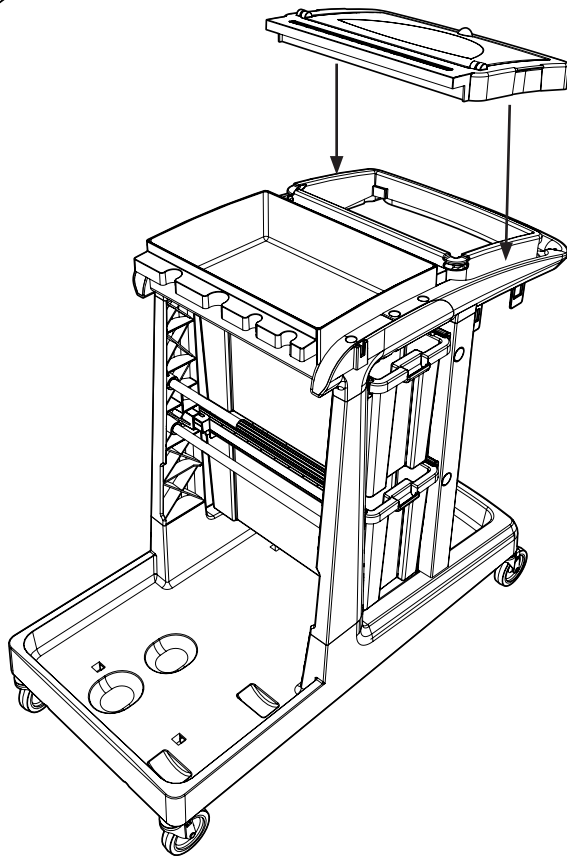

EcoMatic EM-5

Trolley Assembly

Numatic

0.25 HR

Item	Description	Qty
1	Ecomatic long reflo base	1
2	Front right hand reflo upright	1
3	Front left hand reflo upright	1
4	Rear left hand reflo upright	1
5	Rear Right hand reflo upright	1
6	Hole Bung	4
7	Reflo bag frame	1
8	Reflo bag securing frame	1
9	Lid moulding	1
10	Reflo top tray	1
11	Ecomatic cover moulding	2
12	Black reflo runner moulding	4
13	Narrow reflo storage box	2
14	Press support tube	2
15	Mop tube profile	1
16	Castors & Buffers (Buffers Optional Extra)	4

909367

X 4

911354

X 4

EcoMatic EM-5 Trolley Assembly

Numatic

910336 EM5 Assembly Instructions A08 05/2022