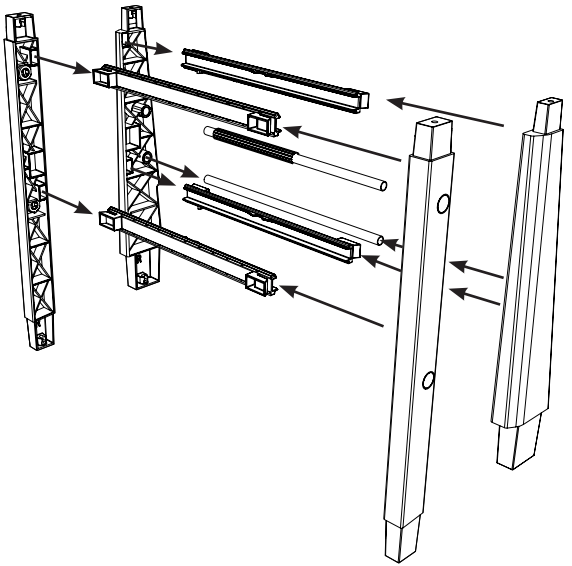

EcoMatic EM-5

Trolley Assembly

Numatic

0.25 HR

Item	Description	Qty
1	Ecomatic long reflo base	1
2	Front right hand reflo upright	1
3	Front left hand reflo upright	1
4	Rear left hand reflo upright	1
5	Rear Right hand reflo upright	1
6	Hole Bung	4
7	Reflo bag frame	1
8	Reflo bag securing frame	1
9	Lid moulding	1
10	Reflo top tray	1
11	Ecomatic cover moulding	2
12	Black reflo runner moulding	4
13	Narrow reflo storage box	2
14	Press support tube	2
15	Mop tube profile	1
16	Castors & Buffers (Buffers Optional Extra)	4

909367

X 4

911354

X 4

EcoMatic EM-5 Trolley Assembly

Numatic

910336 EM5 Assembly Instructions A08 05/2022