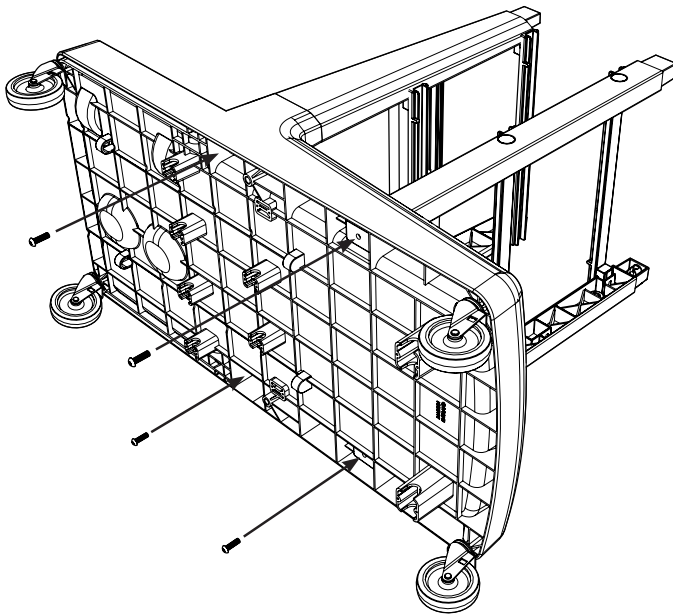

EcoMatic EM-5

Trolley Assembly

Numatic

0.25 HR

Item	Description	Qty
1	Ecomatic long reflo base	1
2	Front right hand reflo upright	1
3	Front left hand reflo upright	1
4	Rear left hand reflo upright	1
5	Rear Right hand reflo upright	1
6	Hole Bung	4
7	Reflo bag frame	1
8	Reflo bag securing frame	1
9	Lid moulding	1
10	Reflo top tray	1
11	Ecomatic cover moulding	2
12	Black reflo runner moulding	4
13	Narrow reflo storage box	2
14	Press support tube	2
15	Mop tube profile	1
16	Castors & Buffers (Buffers Optional Extra)	4

909367

X 4

911354

X 4

EcoMatic EM-5 Trolley Assembly

Numatic

910336 EM5 Assembly Instructions A08 05/2022