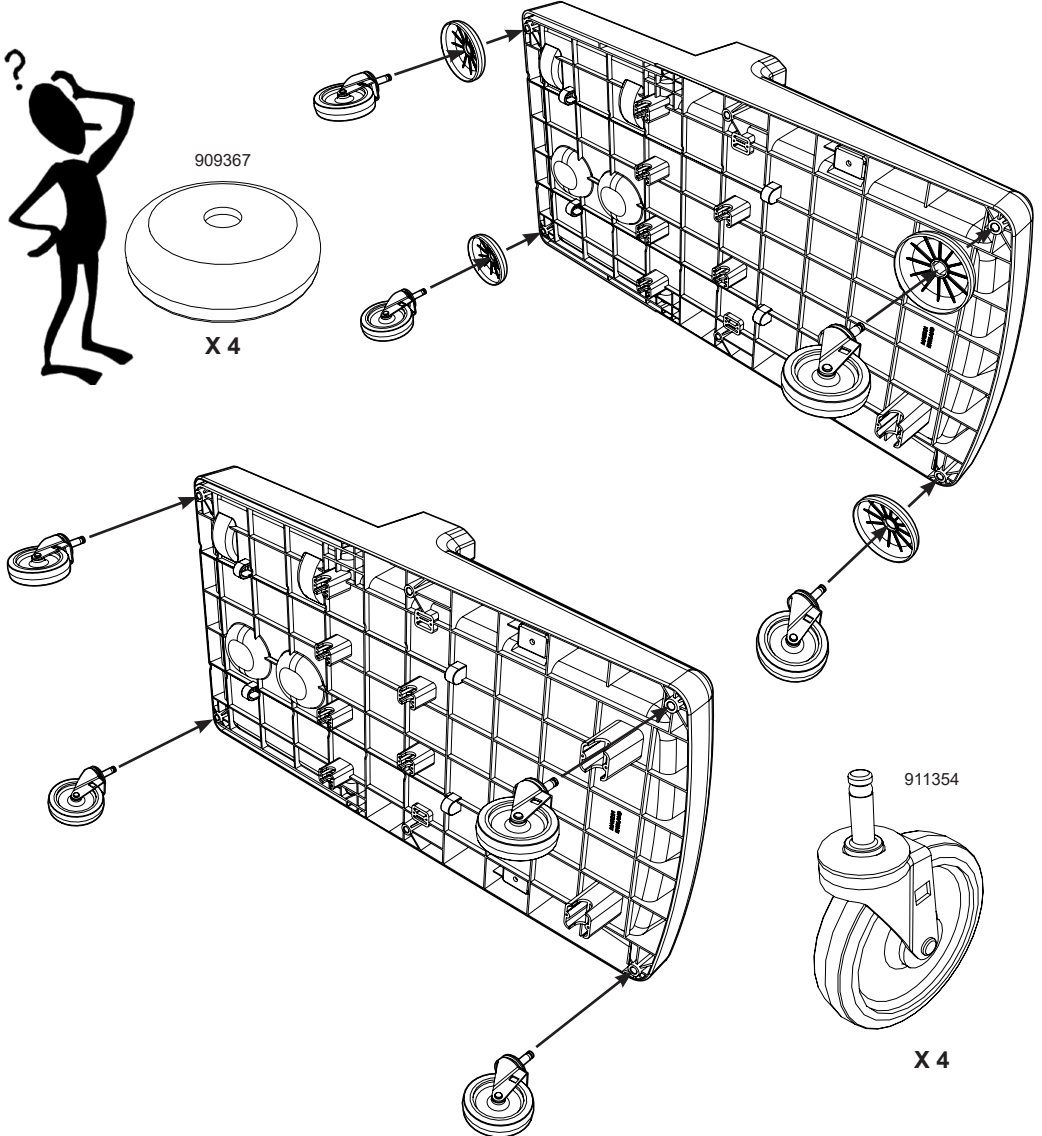

EcoMatic EM-5

Trolley Assembly

Numatic

0.25 HR

Item	Description	Qty
1	Ecomatic long reflo base	1
2	Front right hand reflo upright	1
3	Front left hand reflo upright	1
4	Rear left hand reflo upright	1
5	Rear Right hand reflo upright	1
6	Hole Bung	4
7	Reflo bag frame	1
8	Reflo bag securing frame	1
9	Lid moulding	1
10	Reflo top tray	1
11	Ecomatic cover moulding	2
12	Black reflo runner moulding	4
13	Narrow reflo storage box	2
14	Press support tube	2
15	Mop tube profile	1
16	Castors & Buffers (Buffers Optional Extra)	4

219555
M8 25mm Socket Bolt

X 10

219554
Allen Key

X 1

909367
Buffers

X 4

911354
4" Castor
204113
5" Castor

X 4

909367

X 4

911354

X 4

EcoMatic EM-5 Trolley Assembly

Numatic

910336 EM5 Assembly Instructions A08 05/2022