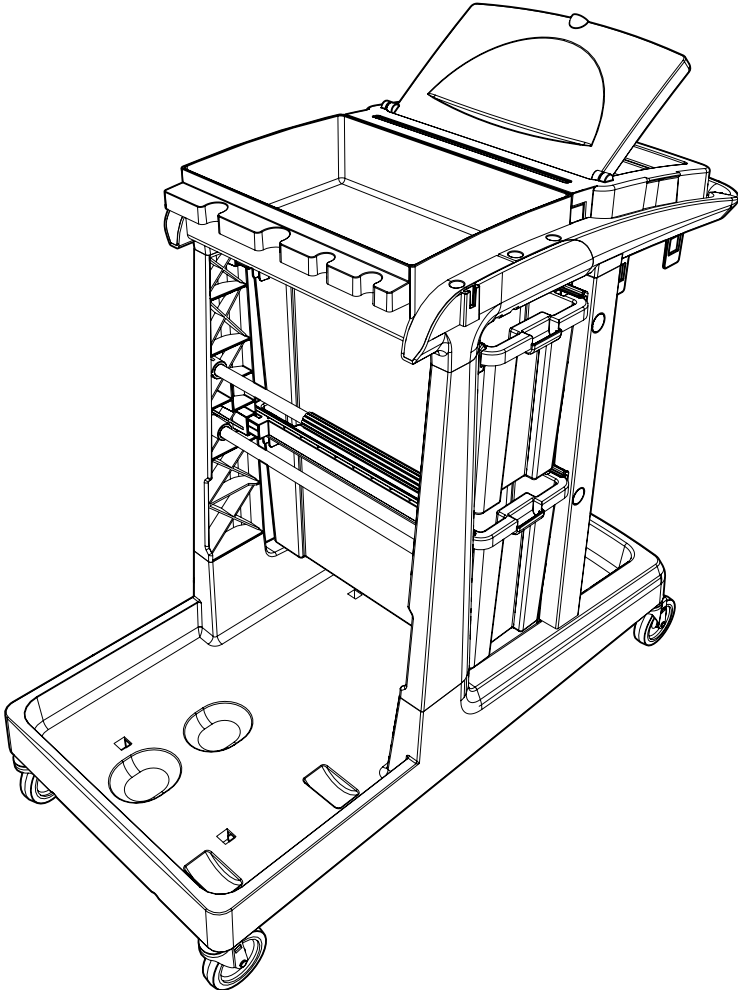

EcoMatic EM-5

Trolley Assembly

Numatic

0.25 HR

Item	Description	Qty
1	Ecomatic long reflo base	1
2	Front right hand reflo upright	1
3	Front left hand reflo upright	1
4	Rear left hand reflo upright	1
5	Rear Right hand reflo upright	1
6	Hole Bung	4
7	Reflo bag frame	1
8	Reflo bag securing frame	1
9	Lid moulding	1
10	Reflo top tray	1
11	Ecomatic cover moulding	2
12	Black reflo runner moulding	4
13	Narrow reflo storage box	2
14	Press support tube	2
15	Mop tube profile	1
16	Castors & Buffers (Buffers Optional Extra)	4