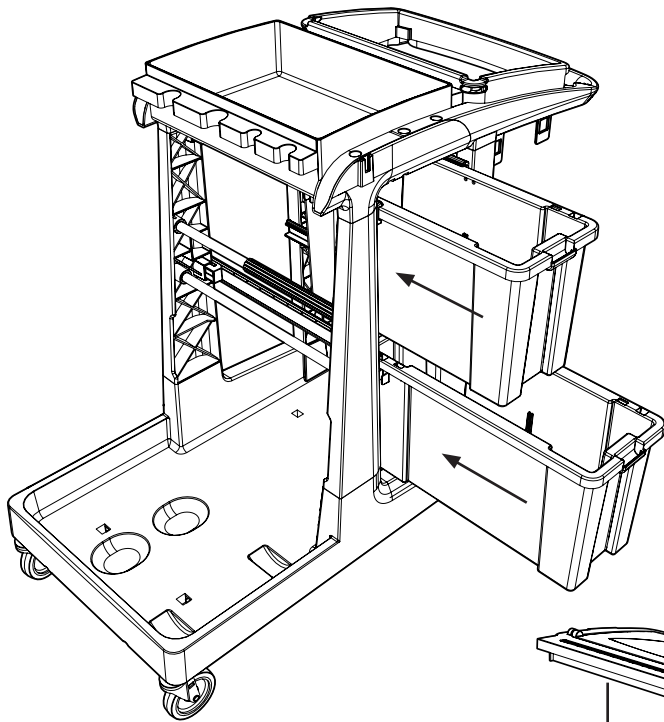

EcoMatic EM-5

Trolley Assembly

Numatic

0.25 HR

Item	Description	Qty
1	Ecomatic long reflo base	1
2	Front right hand reflo upright	1
3	Front left hand reflo upright	1
4	Rear left hand reflo upright	1
5	Rear Right hand reflo upright	1
6	Hole Bung	4
7	Reflo bag frame	1
8	Reflo bag securing frame	1
9	Lid moulding	1
10	Reflo top tray	1
11	Ecomatic cover moulding	2
12	Black reflo runner moulding	4
13	Narrow reflo storage box	2
14	Press support tube	2
15	Mop tube profile	1
16	Castors & Buffers (Buffers Optional Extra)	4

909367

X 4

911354

X 4

EcoMatic EM-5 Trolley Assembly

Numatic

910336 EM5 Assembly Instructions A08 05/2022