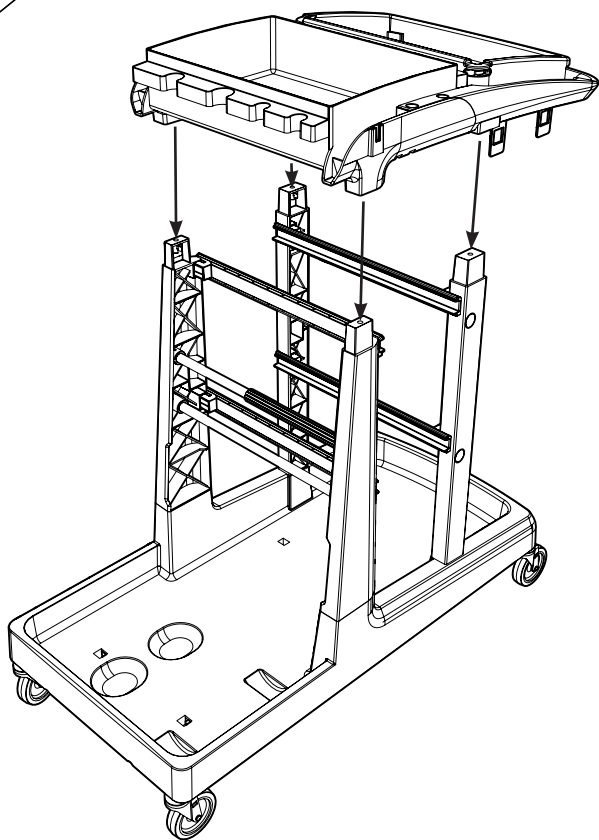

EcoMatic EM-5

Trolley Assembly

Numatic

0.25 HR

Item	Description	Qty
1	Ecomatic long reflo base	1
2	Front right hand reflo upright	1
3	Front left hand reflo upright	1
4	Rear left hand reflo upright	1
5	Rear Right hand reflo upright	1
6	Hole Bung	4
7	Reflo bag frame	1
8	Reflo bag securing frame	1
9	Lid moulding	1
10	Reflo top tray	1
11	Ecomatic cover moulding	2
12	Black reflo runner moulding	4
13	Narrow reflo storage box	2
14	Press support tube	2
15	Mop tube profile	1
16	Castors & Buffers (Buffers Optional Extra)	4

909367

X 4

911354

X 4

EcoMatic EM-5 Trolley Assembly

Numatic

910336 EM5 Assembly Instructions A08 05/2022