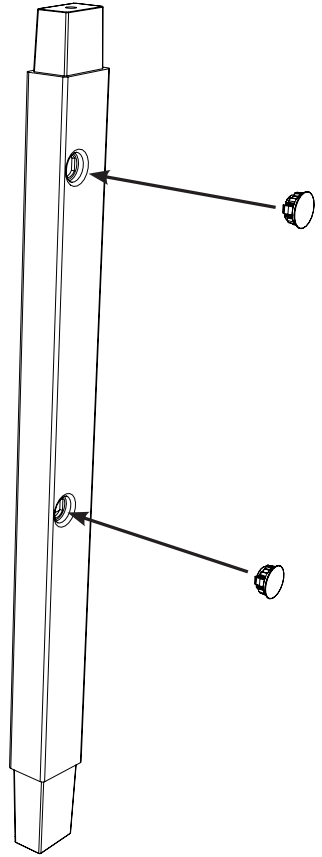

EcoMatic EM-5

Trolley Assembly

Numatic

0.25 HR

Item	Description	Qty
1	Ecomatic long reflo base	1
2	Front right hand reflo upright	1
3	Front left hand reflo upright	1
4	Rear left hand reflo upright	1
5	Rear Right hand reflo upright	1
6	Hole Bung	4
7	Reflo bag frame	1
8	Reflo bag securing frame	1
9	Lid moulding	1
10	Reflo top tray	1
11	Ecomatic cover moulding	2
12	Black reflo runner moulding	4
13	Narrow reflo storage box	2
14	Press support tube	2
15	Mop tube profile	1
16	Castors & Buffers (Buffers Optional Extra)	4

219555
M8 25mm Socket Bolt

X 10

219554
Allen Key

X 1

909367
Buffers

X 4

911354
4" Castor
204113
5" Castor

X 4

909367

X 4

911354

X 4

EcoMatic EM-5 Trolley Assembly

Numatic

910336 EM5 Assembly Instructions A08 05/2022