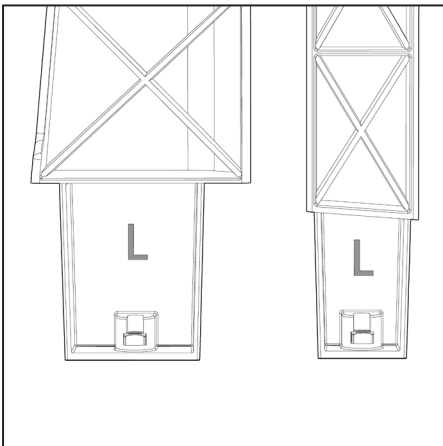

EcoMatic EM-5

Trolley Assembly

Numatic

0.25 HR

Item	Description	Qty
1	Ecomatic long reflo base	1
2	Front right hand reflo upright	1
3	Front left hand reflo upright	1
4	Rear left hand reflo upright	1
5	Rear Right hand reflo upright	1
6	Hole Bung	4
7	Reflo bag frame	1
8	Reflo bag securing frame	1
9	Lid moulding	1
10	Reflo top tray	1
11	Ecomatic cover moulding	2
12	Black reflo runner moulding	4
13	Narrow reflo storage box	2
14	Press support tube	2
15	Mop tube profile	1
16	Castors & Buffers (Buffers Optional Extra)	4

909367

X 4

911354

X 4

EcoMatic EM-5 Trolley Assembly

Numatic

910336 EM5 Assembly Instructions A08 05/2022