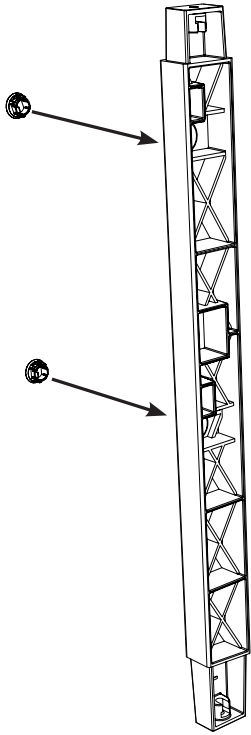

EcoMatic EM-5

Trolley Assembly

Numatic

0.25 HR

Item	Description	Qty
1	Ecomatic long reflo base	1
2	Front right hand reflo upright	1
3	Front left hand reflo upright	1
4	Rear left hand reflo upright	1
5	Rear Right hand reflo upright	1
6	Hole Bung	4
7	Reflo bag frame	1
8	Reflo bag securing frame	1
9	Lid moulding	1
10	Reflo top tray	1
11	Ecomatic cover moulding	2
12	Black reflo runner moulding	4
13	Narrow reflo storage box	2
14	Press support tube	2
15	Mop tube profile	1
16	Castors & Buffers (Buffers Optional Extra)	4

219555
M8 25mm Socket Bolt

X 10

219554
Allen Key

X 1

909367
Buffers

X 4

911354
4" Castor
204113
5" Castor

X 4

909367

X 4

911354

X 4

EcoMatic EM-5 Trolley Assembly

Numatic

910336 EM5 Assembly Instructions A08 05/2022