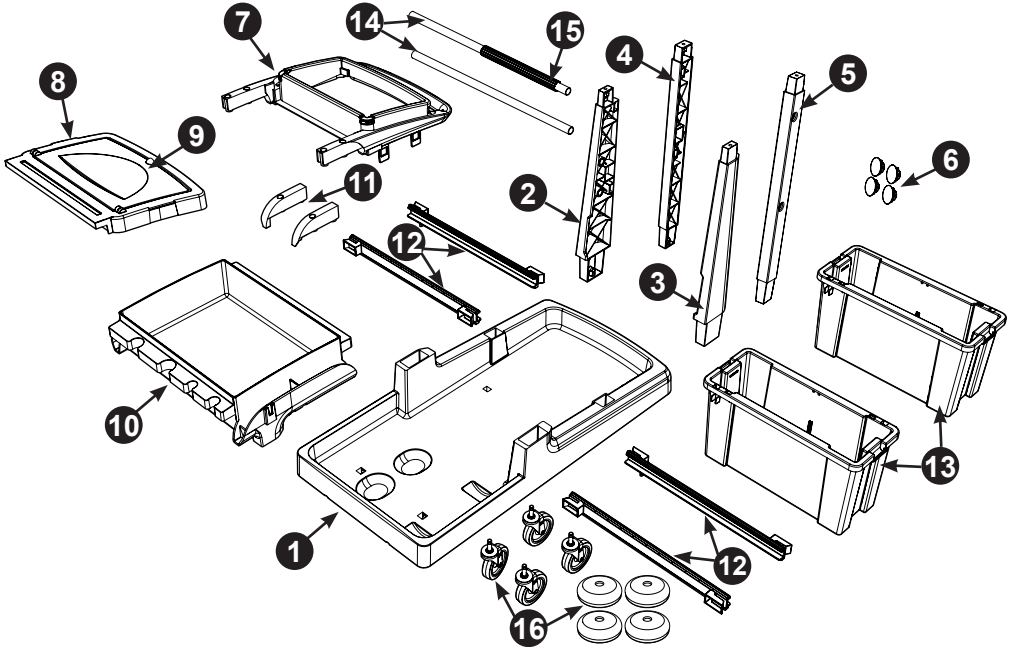

EcoMatic EM-5

Trolley Assembly

Numatic

0.25 HR

Item	Description	Qty
1	Ecomatic long reflo base	1
2	Front right hand reflo upright	1
3	Front left hand reflo upright	1
4	Rear left hand reflo upright	1
5	Rear Right hand reflo upright	1
6	Hole Bung	4
7	Reflo bag frame	1
8	Reflo bag securing frame	1
9	Lid moulding	1
10	Reflo top tray	1
11	Ecomatic cover moulding	2
12	Black reflo runner moulding	4
13	Narrow reflo storage box	2
14	Press support tube	2
15	Mop tube profile	1
16	Castors & Buffers (Buffers Optional Extra)	4

219555
M8 25mm Socket Bolt

X 10

219554
Allen Key

X 1

909367
Buffers

X 4

911354
4" Castor
204113
5" Castor

X 4

909367

X 4

911354

X 4

EcoMatic EM-5 Trolley Assembly

Numatic

910336 EM5 Assembly Instructions A08 05/2022