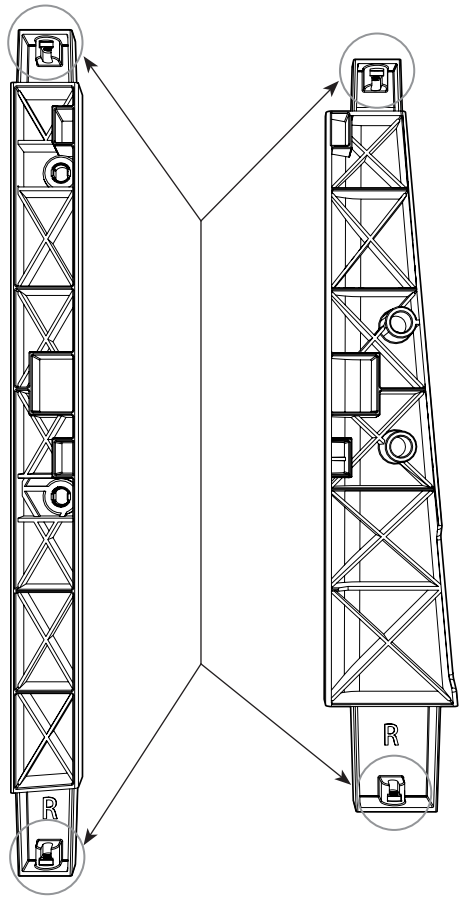

EcoMatic EM-5

Trolley Assembly

Numatic

0.25 HR

Item	Description	Qty
1	Ecomatic long reflo base	1
2	Front right hand reflo upright	1
3	Front left hand reflo upright	1
4	Rear left hand reflo upright	1
5	Rear Right hand reflo upright	1
6	Hole Bung	4
7	Reflo bag frame	1
8	Reflo bag securing frame	1
9	Lid moulding	1
10	Reflo top tray	1
11	Ecomatic cover moulding	2
12	Black reflo runner moulding	4
13	Narrow reflo storage box	2
14	Press support tube	2
15	Mop tube profile	1
16	Castors & Buffers (Buffers Optional Extra)	4

909367

X 4

911354

X 4

EcoMatic EM-5 Trolley Assembly

Numatic

910336 EM5 Assembly Instructions A08 05/2022