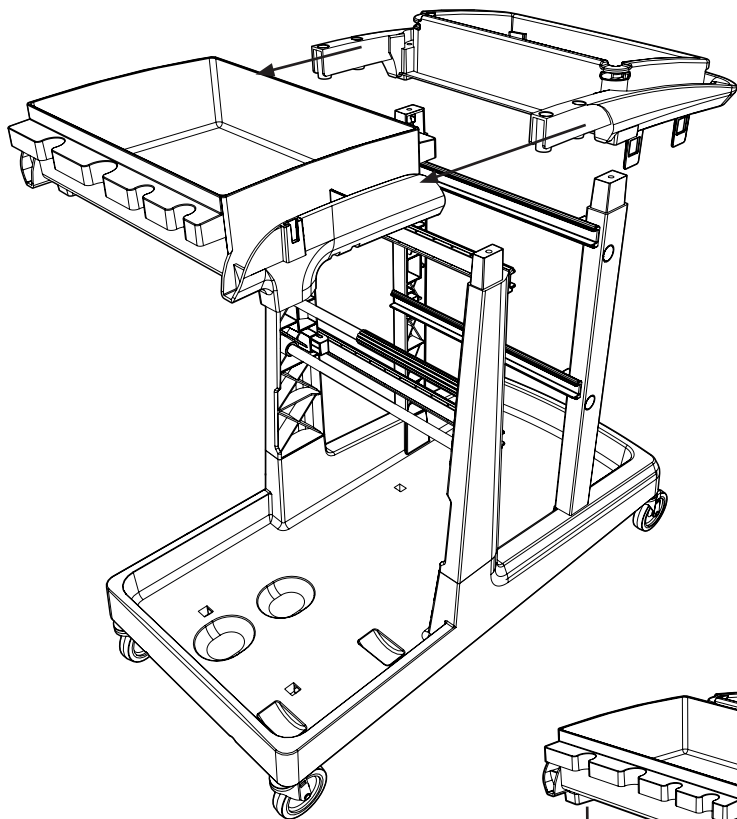

EcoMatic EM-5

Trolley Assembly

Numatic

0.25 HR

Item	Description	Qty
1	Ecomatic long reflo base	1
2	Front right hand reflo upright	1
3	Front left hand reflo upright	1
4	Rear left hand reflo upright	1
5	Rear Right hand reflo upright	1
6	Hole Bung	4
7	Reflo bag frame	1
8	Reflo bag securing frame	1
9	Lid moulding	1
10	Reflo top tray	1
11	Ecomatic cover moulding	2
12	Black reflo runner moulding	4
13	Narrow reflo storage box	2
14	Press support tube	2
15	Mop tube profile	1
16	Castors & Buffers (Buffers Optional Extra)	4

909367

X 4

911354

X 4

EcoMatic EM-5 Trolley Assembly

Numatic

910336 EM5 Assembly Instructions A08 05/2022