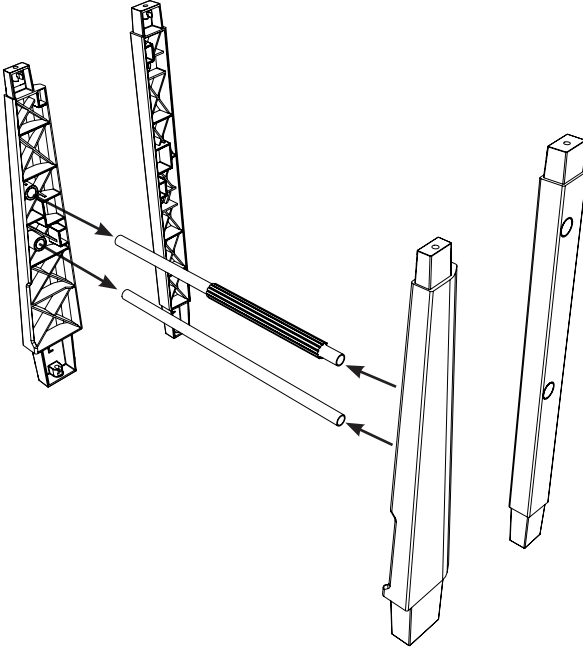

EcoMatic EM-5

Trolley Assembly

Numatic

0.25 HR

Item	Description	Qty
1	Ecomatic long reflo base	1
2	Front right hand reflo upright	1
3	Front left hand reflo upright	1
4	Rear left hand reflo upright	1
5	Rear Right hand reflo upright	1
6	Hole Bung	4
7	Reflo bag frame	1
8	Reflo bag securing frame	1
9	Lid moulding	1
10	Reflo top tray	1
11	Ecomatic cover moulding	2
12	Black reflo runner moulding	4
13	Narrow reflo storage box	2
14	Press support tube	2
15	Mop tube profile	1
16	Castors & Buffers (Buffers Optional Extra)	4

909367

X 4

911354

X 4

EcoMatic EM-5 Trolley Assembly

Numatic

910336 EM5 Assembly Instructions A08 05/2022