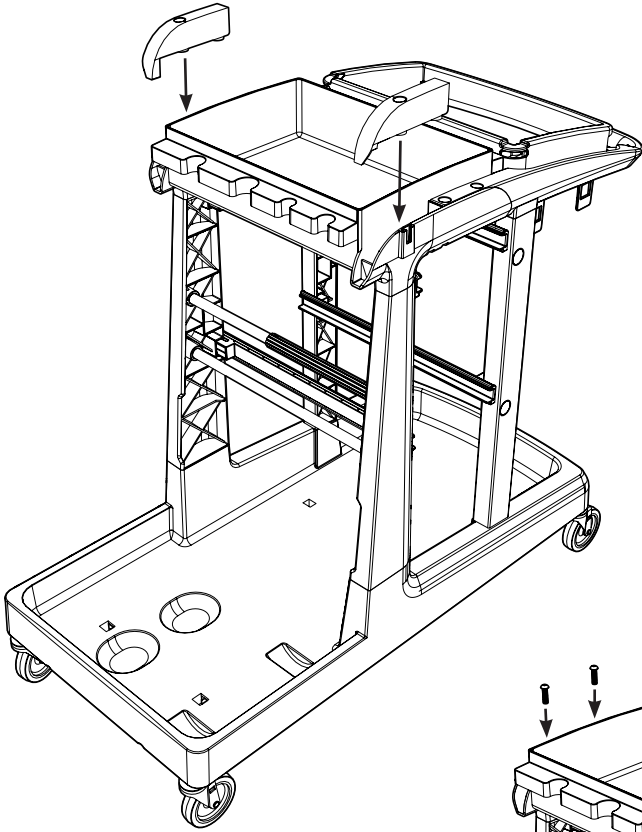

EcoMatic EM-5

Trolley Assembly

Numatic

0.25 HR

Item	Description	Qty
1	Ecomatic long reflo base	1
2	Front right hand reflo upright	1
3	Front left hand reflo upright	1
4	Rear left hand reflo upright	1
5	Rear Right hand reflo upright	1
6	Hole Bung	4
7	Reflo bag frame	1
8	Reflo bag securing frame	1
9	Lid moulding	1
10	Reflo top tray	1
11	Ecomatic cover moulding	2
12	Black reflo runner moulding	4
13	Narrow reflo storage box	2
14	Press support tube	2
15	Mop tube profile	1
16	Castors & Buffers (Buffers Optional Extra)	4

909367

X 4

911354

X 4

EcoMatic EM-5 Trolley Assembly

Numatic

910336 EM5 Assembly Instructions A08 05/2022