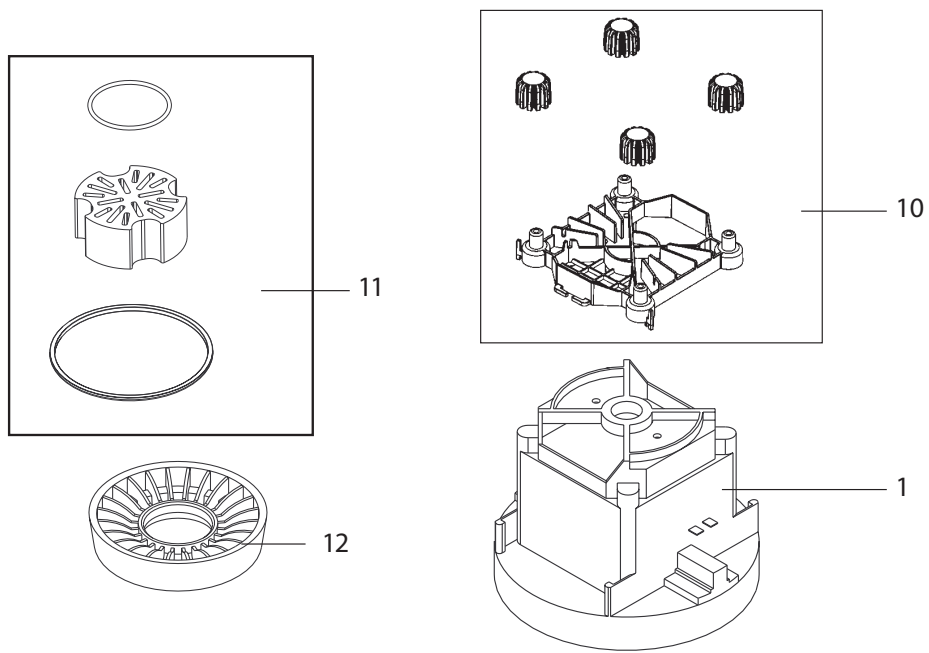

Resource notes:

Pos.	Artikelnummer	Hoeveelheid	Omschrijving	Notes
1	12125002	1	Motor GSP kaal	
1	12125001	1	Motor GSP 100-120V	
1	12125005	1	Motor GMP kaal	
1	12125003	1	MOTOR GMP 110-120V	
2	22130501	1	INTERNAL WIRE AND CAPACIT	
2	22130500	1	Bedradingskit	[1]
3	22131100	1	Schakelaar 1-P 80/90	
4	22131200	1	Schakelaar 2-P 80/90	
10	22231100	1	Motorophanging GD 1000	[2]
10	107401268	1	Motorkit voor Amatek	
11	22365300	1	Geluidemper GS/GM-motor	
12	22399800	1	Pakking inlaat	[3]

Part Notes:

1. [1] - NO LONGER AVAILABLE
   [2] - GUARANTEE DATE EXPIRED
   [3] - for old motor type outph. 2001
   MACHINE VERS.OUTPH.2001