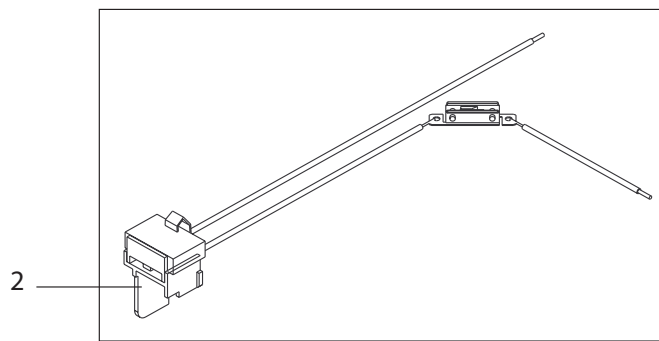

Resource notes:

Pos.	Artikelnummer	Hoeveelheid	Omschrijving	Notes
1	12125002	1	Motor GSP kaal	
1	12125001	1	Motor GSP 100-120V	
1	12125005	1	Motor GMP kaal	
1	12125003	1	MOTOR GMP 110-120V	
2	22130501	1	INTERNAL WIRE AND CAPACIT	
2	22130500	1	Bedradingskit	[1]
3	22131100	1	Schakelaar 1-P 80/90	
4	22131200	1	Schakelaar 2-P 80/90	
10	22231100	1	Motorophanging GD 1000	[2]
10	107401268	1	Motorkit voor Amatek	
11	22365300	1	Geluidemper GS/GM-motor	
12	22399800	1	Pakking inlaat	[3]

Part Notes:

1. [1] - NO LONGER AVAILABLE
   [2] - GUARANTEE DATE EXPIRED
   [3] - for old motor type outph. 2001
   MACHINE VERS.OUTPH.2001