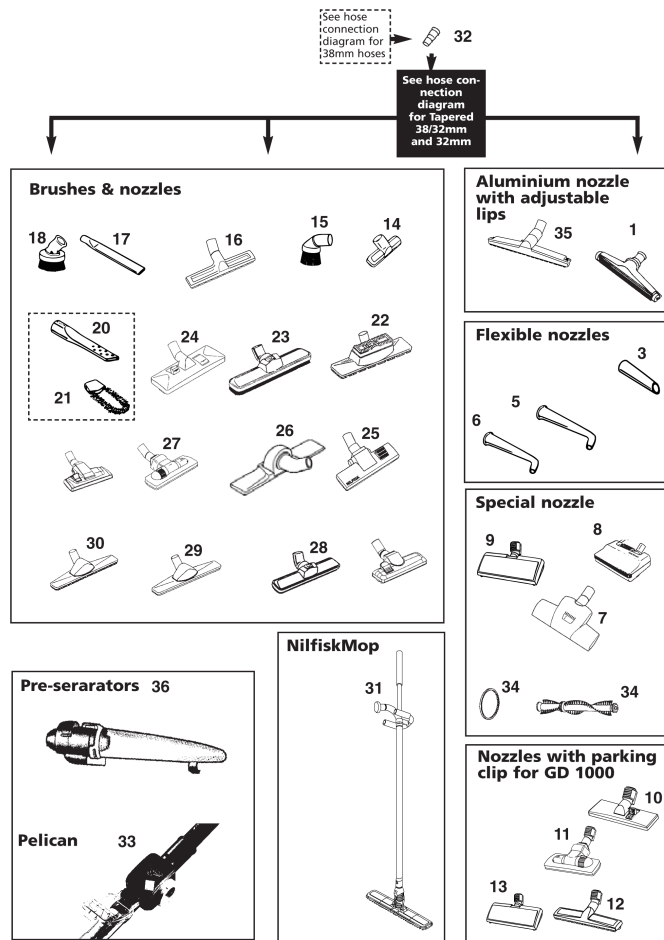

Pos.	Artikelnummer	Hoeveelheid	Omschrijving	Notes
01	82366900	1	Mondstuk op wielen 37 cm 32 mm	
01	11505100	1	NOZZLE WITH WHEELS D32 MM.400	[1]
03	81140900	1	Spleetzuigmond 150 x 32 mm	
04	81140900	1	Spleetzuigmond 150 x 32 mm	
05	81141101	1	Rubbertuit haaks 240 mm 32 mm	
06	81932600	1	Rubber tuit zwart 32 mm	
06	81141103	1	Tuit flexibel 32 mm silicon	[2]
07	22360000	1	Turboborstel 32 mm	
08	22360000	1	Turboborstel 32 mm	
09	22203000	1	Elektroborstel	
14	32043700	1	Meubelmondstuk compleet 32mm	
15	22302500	1	ROUND BRUSH	[3]
15	147 1385 500	1	Ronde borstel 32 mm. met natuur haar	
15	107420405	1	ROUND BRUSH Ø32 BLUE BRISTLES KIT	
16	22351400	1	Hardevloerenmondstuk KING	
17	81141200	1	Spleetzuigmond kunststof 36 cm 32 mm	
18	147 1385 500	1	Ronde borstel 32 mm. met natuur haar	
19	11140300	1	Kledingborstel 32 mm	[4]
20	81530400	1	Radiatormondstuk 245 x 32 mm	
21	11530500	1	RADIATORBORSTE	[5]
22	22359800	1	Combinatiemondstuk	
23	11426700	1	Borstelmondstuk 32 mm kunststof	
24	11980300	1	Combinatiemondstuk grijs zonder wiel	
24	22412900	1	Combimondstuk zwart	
26	L00396347	1	FRENCH FLOOR NOZZLE HARD	[6]
26	L00396348	1	FRENCH FLOOR NOZZLE SOFT	[6]
26	L00396349	1	FRENCH FLOOR NOZZLE HARD	[7]
27	22359800	1	Combinatiemondstuk	
27	22303900	1	COMBI WITH REEL ARNOLDI KIT	[6]
28	11276800	1	Tapijtmondstuk 32 mm 280 mm	
29	11476200	1	Tapijtmondstuk 32 mm	
30	11476301	1	Borstelmondstuk 32 mm metaal	
31	17830005	1	NILFISK MOP GS/GM	
31	17830003	1	NILFISK MOP GS/GM	
31	17830007	1	MOP WITHOUT HOSE 1000 MM MED.	
31	17830004	1	NILFISK MOP GS/GM	
32	11503100	1	Verloopstuk 38 - 32 mm	
33	22424800	1	Pelican voor King	[8]
34	81684500	1	Borstel v tborstel 116850	[9]
34	81684600	1	Aandrijfriem turboborstel	[9]
35	82366900	1	Mondstuk op wielen 37 cm 32 mm	
36	140 7700 000	1	PRE SEPARATOR CYCLONE PHASE 1	[10]

Part Notes:

- [1] - Machine outphased 1999
  ARTICLE NO MORE SUPPLIED
- [2] - Autoclavable
- [3] - 22352000 OR 11276901
- [4] - Nilfisk-CFM Acc. Program
- [5] - 010 5818 140+010 3098 500
- [6] - CLOSED BY VENDOR
- [7] - SEE HOSE/NOZZLE PROGRAM
- [8] - GUARANTEE DATE EXPIRED
- [9] - NO DIRECT REPLACEMENT
- [10] - ALT 22424800 PELICAN