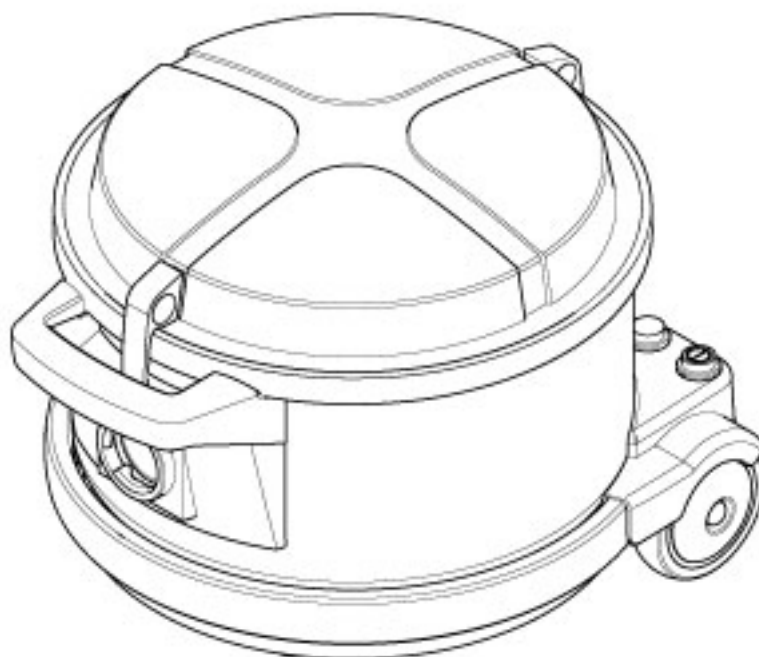

PARTS LIST

2023.06.02

NILFISK

TABLE OF CONTENTS

Top and container	1
Motor, filter and electrics	3
Nozzles Ø 32 mm	5
Hose and tubes	7